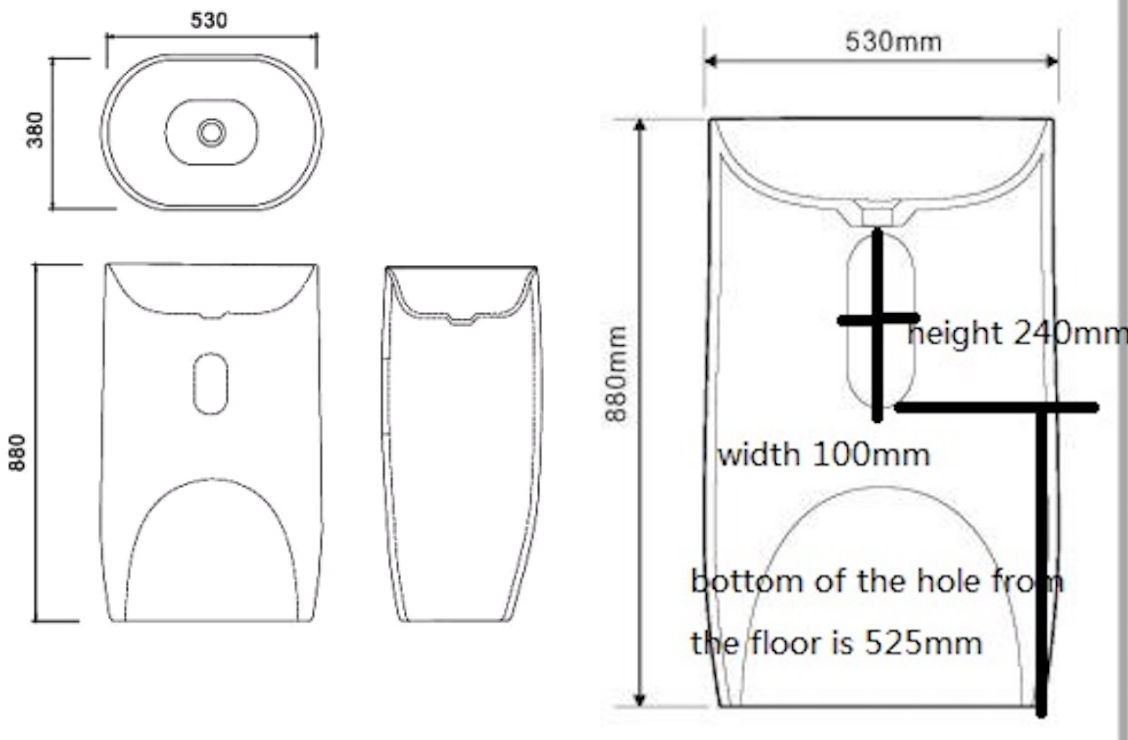

The last bastion of privacy, a space of peace and tranquillity, your Bathroom
Enjoy the look and feel of our European Bathroom fittings and fixtures.
Designed and made to the highest International and Australian standards.

SYDNEY
Woollahra
163 Edgecliff Road
Woollahra NSW 2025
T 02 9386 9809

Crows Nest
113A Willoughby Road
Crows Nest NSW 2065
T 02 9460 6111

MELBOURNE
Richmond
229 Swan Street
Richmond VIC 3121
T 03 9428 9996

QUEENSLAND
Fortitude Valley
Shop 2, 826 Ann Street
Fortitude Valley QLD 4006
T 07 3852 6363

moda

STONE BASIN

Our Beautiful Stone Basin Series are constructed of thick reconstituted limestone with a 70/30 to resin ratio, are smooth and silky to the touch.

- Code: COCO27
- Dimensions – 880H x 530W x 380D mm
- 70% Limestone Composite
- 10yr Warranty
- Smooth Solid Matt or Gloss White Finish
- Pedestal
- No Tap Holes
- Repairable
- Australian Standard (SAI)