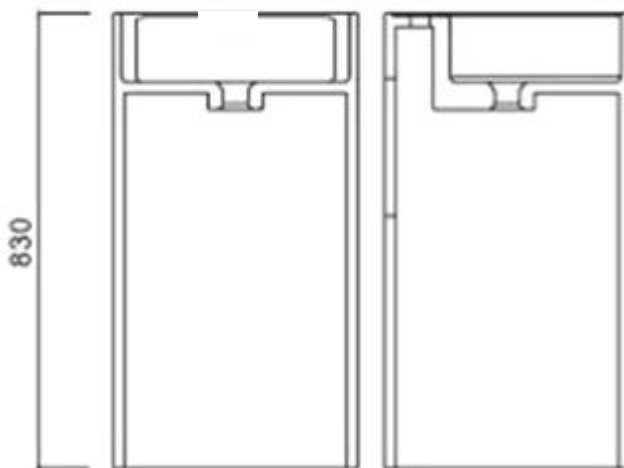

moda

STONE BASIN

- Code: COCO28
- Dimensions – 830H x 450 DIA mm
- 70% Limestone Composite
- 10yr Warranty
- Smooth Solid Matt or Gloss White Finish (special order)
- Pedestal
- No Tap Hole
- Repairable
- Australian Standard (SAI)