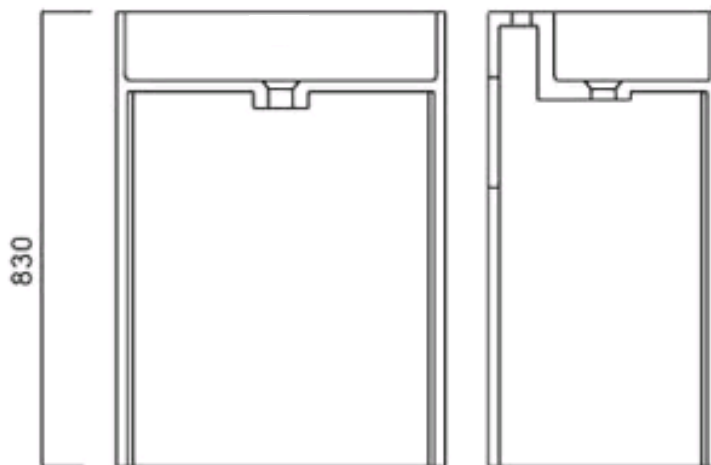

## STONE BASIN

- Code: COCO29
- Dimensions – 830H x 600W x 420D mm
- 70% Limestone Composite
- 10yr Warranty
- Smooth Solid Matt or Gloss White Finish
- Pedestal
- No Tap Hole
- No Overflow
- Repairable
- Australian Standard (SAI)

Our Beautiful  
Stone Basin  
Series are  
constructed of  
thick  
reconstituted  
limestone with a  
70/30 to resin  
ratio, are smooth  
and silky to the  
touch.