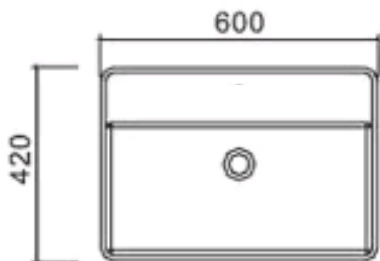

## STONE BASIN

- Code: COCO29
- Dimensions – 830H x 600W x 420D mm
- 70% Limestone Composite
- 10yr Warranty
- Smooth Solid Matt or Gloss White Finish
- Pedestal
- No Tap Hole
- No Overflow
- Repairable
- Australian Standard (SAI)