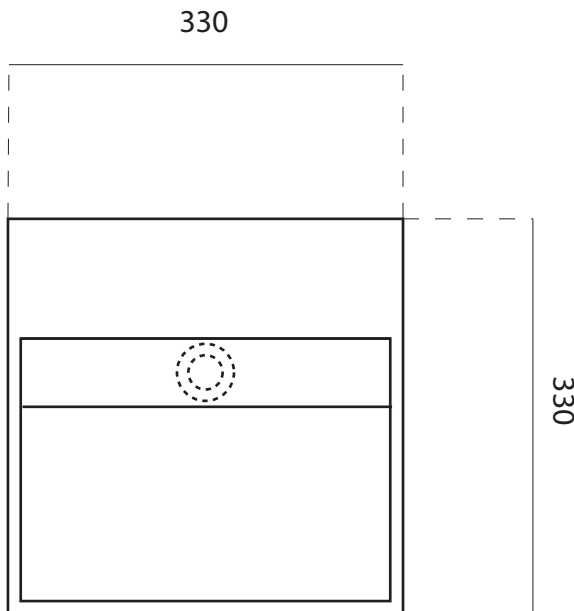

moda

Code: COCO30

Material: Isostone - 70% Limestone Composite

Size: W 330 x D 330 x H 260 mm

Warranty: 10 Years

Features:

- Wall Mounted Basin with Brackets
- Smooth matt white finish (gloss by custom order)
- Italian Design & Engineering
- Solid Material
- Suits 32mm waste (not included)
- Scratch and Stain resistance
- Repairable Material
- Australian Standard (SAI)

AS/NZS 3718:2003

MELANIE

Specifications:

- Carton size:
  W 350 x D 350 x H 280 mm
- Gross Weight: 20Kg

ACS

DESIGNER BATHROOMS

1300 898 889

www.acsbathrooms.com.au