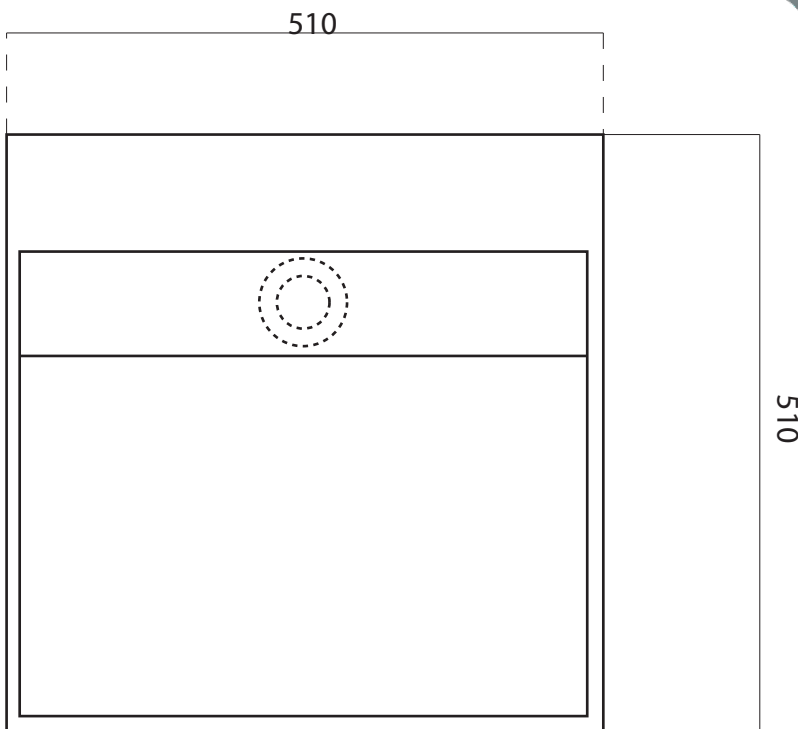

moda

Code: COCO31

Material: Isostone - 70% Limestone Composite

Size: W 510 x D 510 x H 260 mm

Warranty: 10 Years

Features:

- Wall Mounted Basin with Brackets
- Smooth matt white finish (gloss by custom order)
- Italian Design & Engineering
- Solid Material
- Suits 32mm waste (not included)
- Scratch and Stain resistance
- Repairable Material
- Australian Standard (SAI)
  AS/NZS 3718:2003

CLEMENCE

Specifications:

- Crate size:
  W 530 x D 530 x H 280 mm
- Gross Weight: 25Kg