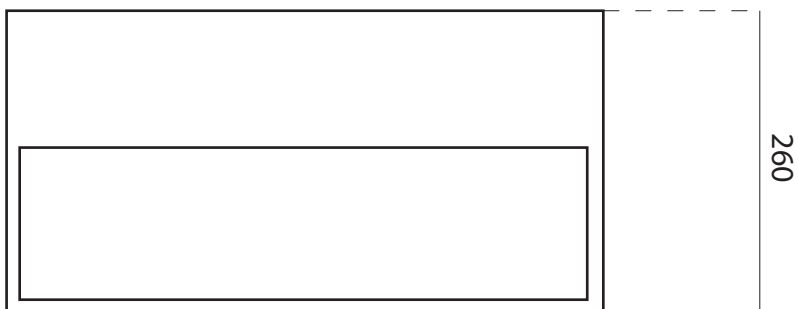

ACS

DESIGNER BATHROOMS

1300 898 889

www.acsbathrooms.com.au