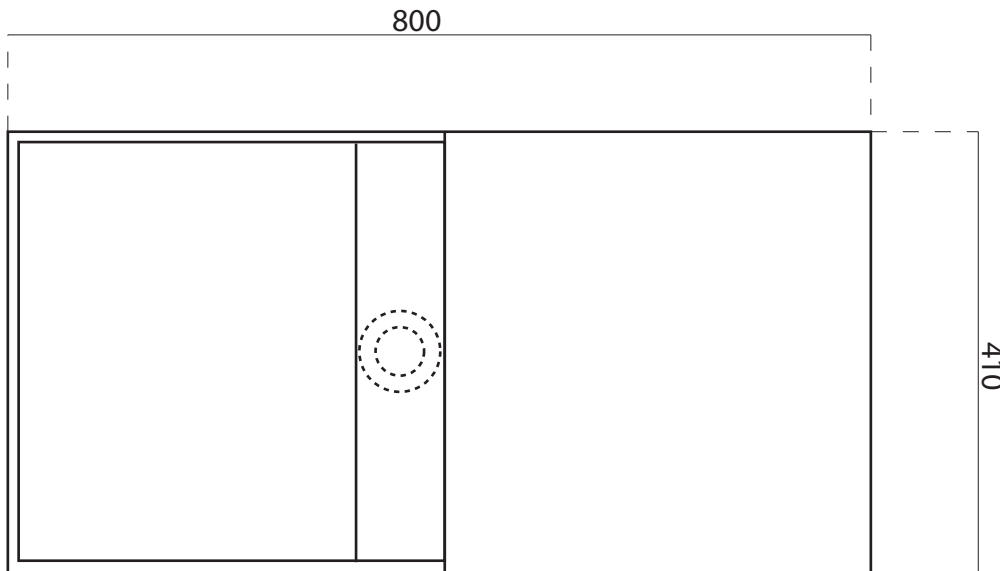

## Code: COCO32

**Material:** Isostone - 70% Limestone Composite

**Size:** W 800 x D 410 x H 200 mm

**Warranty:** 10 Years

### Specifications:

- Carton size:  
W 820 x D 430 x H 220 mm
- Gross Weight: 30Kg