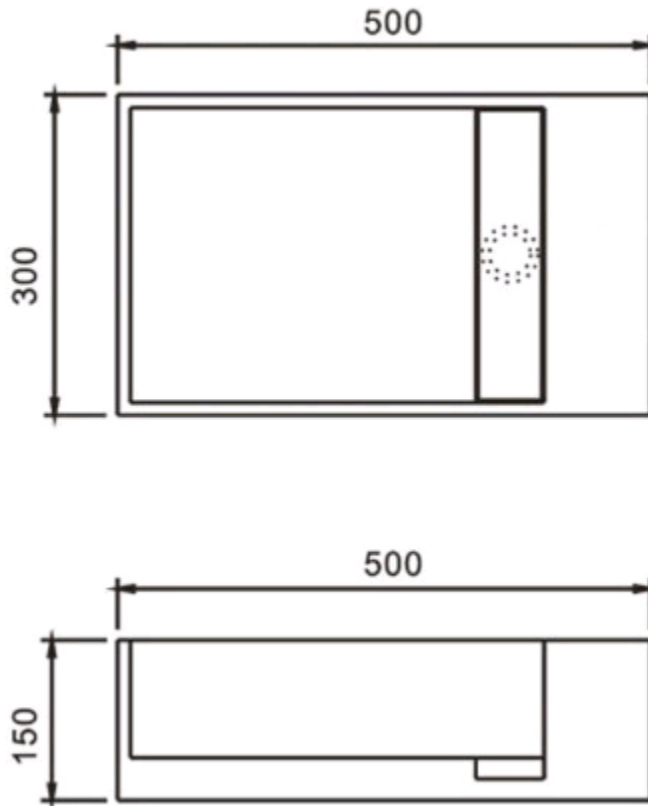

moda

STONE BASIN

- Code: COCO33
- Wall Hung Basin
- Dimensions – 500L x 300W x 150H mm
- 70% Limestone Composite
- 10yr Warranty
- Smooth Solid Matt or Gloss White Finish
- No Tap Hole included
- Infinity Waste – 32mm waste required
- Repairable
- Australian Standard (SAI)

Our Beautiful
Stone Basin
Series are
constructed of
thick
reconstituted
limestone with a
70/30 to resin
ratio, are smooth
and silky to the
touch.