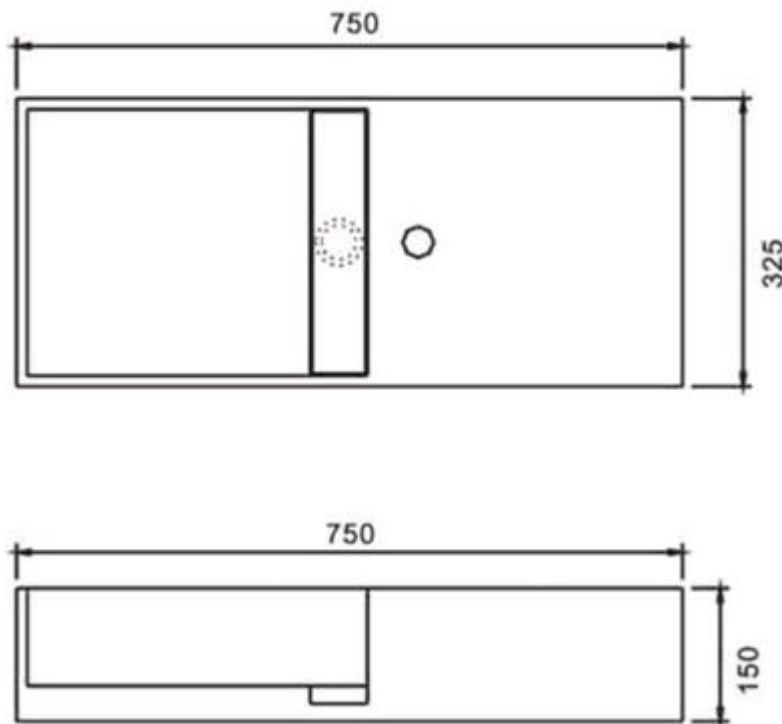

# moda

STONE BASIN

Our Beautiful  
Stone Basin  
Series are  
constructed of  
thick  
reconstituted  
limestone with a  
70/30 to resin  
ratio, are smooth  
and silky to the  
touch.

- Code: COCO34L
- Wall Hung Basin
- Left Hand Bowl
- Dimensions – 750L x 325W x 150H mm
- 70% Limestone Composite
- 10yr Warranty
- Smooth Solid Matt or Gloss White Finish
- No Tap Hole
- Infinity Waste – 32mm waste required
- Repairable
- Australian Standard (SAI)