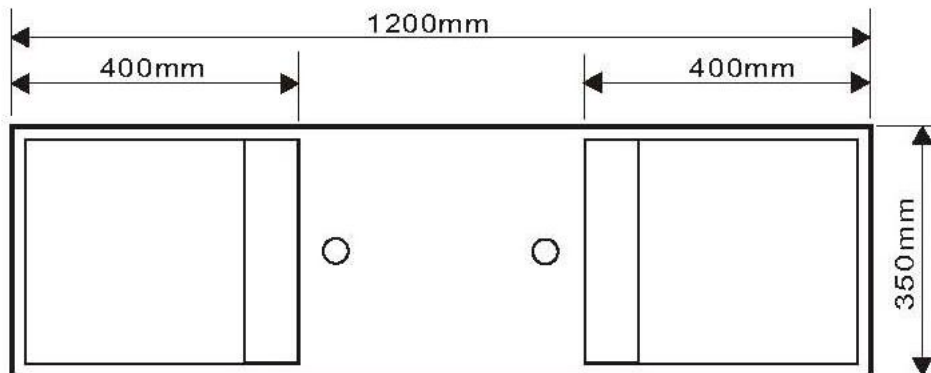

## STONE BASIN

Our Beautiful  
 Stone Basin  
 Series are  
 constructed of  
 thick  
 reconstituted  
 limestone with a  
 70/30 to resin  
 ratio, are smooth  
 and silky to the  
 touch.

- Code: COCO35
- Wall Hung Double Basin
- Dimensions – 1200L x 350W x 150H mm
- 70% Limestone Composite
- 10yr Warranty
- Smooth Solid Matt or Gloss White Finish
- No Tap Hole
- Infinity Waste – 32mm waste required
- Repairable
- Australian Standard (SAI)