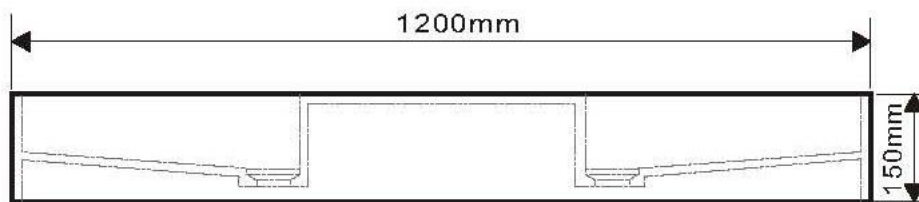

## STONE BASIN

Our Beautiful  
 Stone Basin  
 Series are  
 constructed of  
 thick  
 reconstituted  
 limestone with a  
 70/30 to resin  
 ratio, are smooth  
 and silky to the  
 touch.

- Code: COCO35
- Wall Hung Double Basin
- Dimensions – 1200L x 350W x 150H mm
- 70% Limestone Composite
- 10yr Warranty
- Smooth Solid Matt or Gloss White Finish
- No Tap Hole
- Infinity Waste – 32mm waste required
- Repairable
- Australian Standard (SAI)