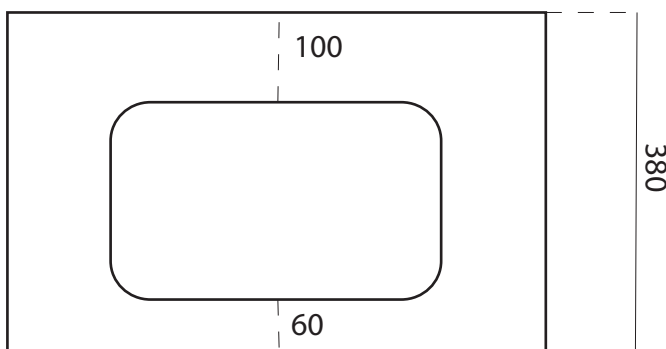

## Code: COCO37

**Material:** Isostone - 70% Limestone Composite

**Size:** W 600 x D 460 x H 400 mm

**Warranty:** 10 Years

### Specifications:

- Crate size:  
W 620 x D 480 x H 420 mm
- Gross Weight: 20Kg