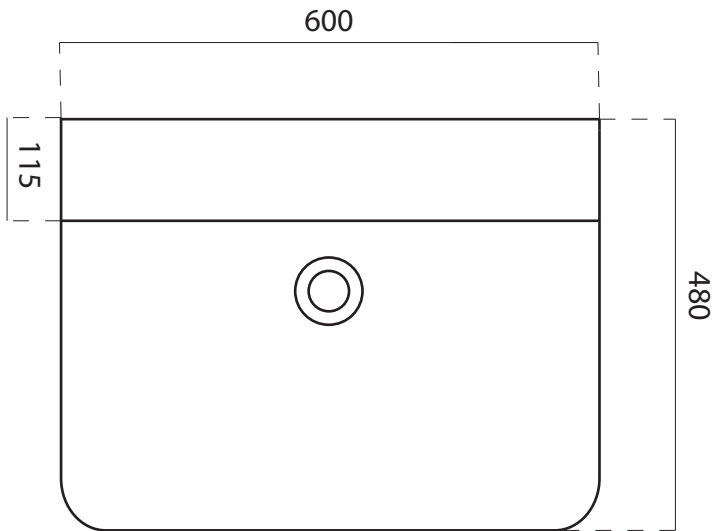

## Code: COCO37

**Material:** Isostone - 70% Limestone Composite

**Size:** W 600 x D 460 x H 400 mm

**Warranty:** 10 Years

### Features:

- Wall Mounted Basin with Brackets
- Smooth matt white finish (gloss by custom order)
- Italian Design & Engineering
- No Tap Hole - Drillable Material if needed
- Solid Material
- Suits 32mm waste (not included)
- Scratch and Stain resistance
- Repairable Material
- Australian Standard (SAI)  
AS/NZS 3718:2003

### Specifications:

- Crate size:  
W 620 x D 480 x H 420 mm
- Gross Weight: 20Kg