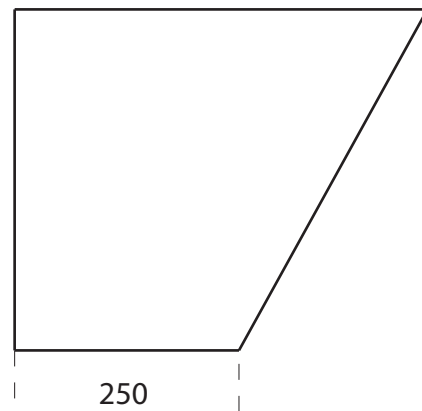

## Code: COCO37

**Material:** Isostone - 70% Limestone Composite

**Size:** W 600 x D 460 x H 400 mm

**Warranty:** 10 Years

### Specifications:

- Crate size:  
W 620 x D 480 x H 420 mm
- Gross Weight: 20Kg