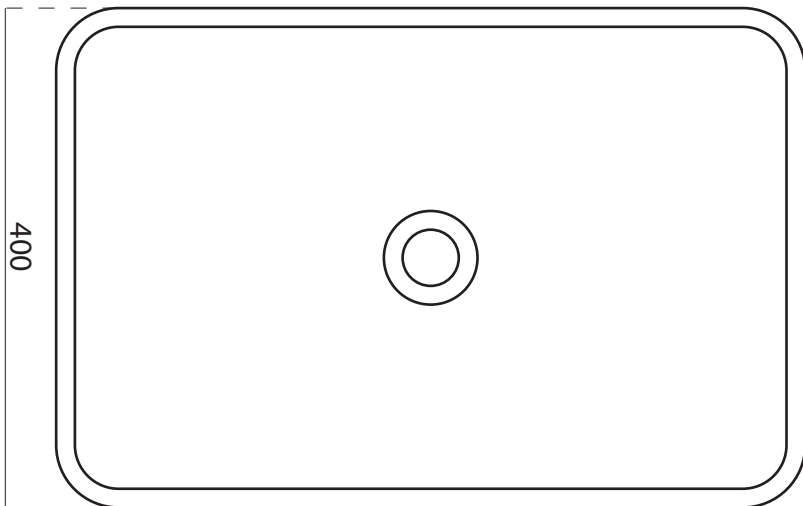

moda

Code: COCO39

Material: Isostone - 70% Limestone Composite

Size: W 600 x D 400 x H 150 mm

Warranty: 10 Years

Features:

- Smooth matt white finish (gloss by custom order)
- Italian Design & Engineering
- Solid Material
- Suits 32mm waste (not included)
- Scratch and Stain resistance
- Repairable Material
- Australian Standard (SAI)
AS/NZS 3718:2003

MARTINE

Specifications:

- Carton size:
W 620 x D 420 x H 170 mm
- Gross Weight: 25Kg

ACS
DESIGNER BATHROOMS

1300 898 889

www.acsbathrooms.com.au