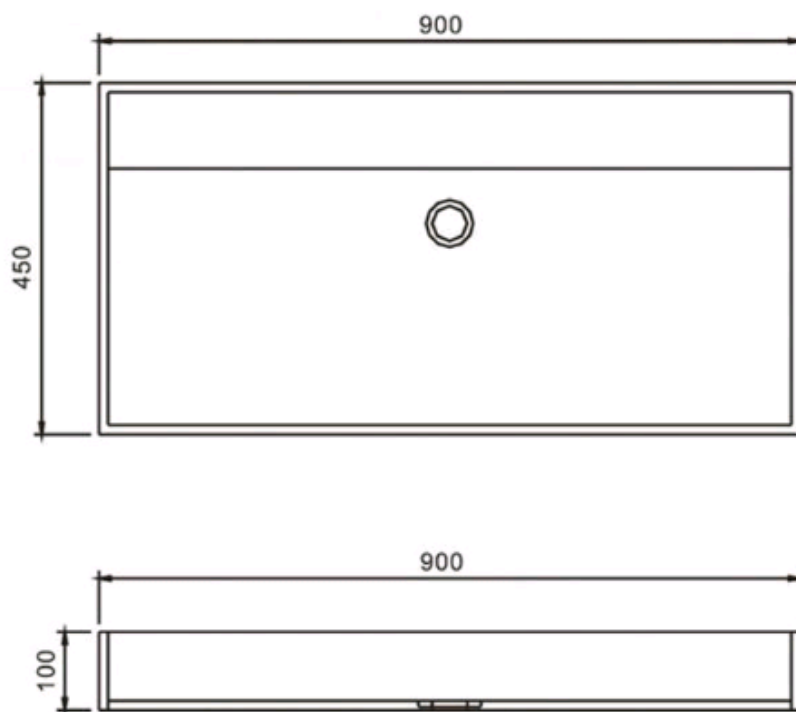

Our Beautiful
Stone Basin
Series are
constructed of
thick
reconstituted
limestone with a
70/30 to resin
ratio, are smooth
and silky to the
touch.

- Code: COCO41
- Counter Top Basin
- Dimensions – 900L x 450W x 100H mm
- 70% Limestone Composite
- 10yr Warranty
- Smooth Solid Matt or Gloss White Finish
- No Tap Hole - Standard
- 32mm waste
- Repairable
- Australian Standard (SAI)