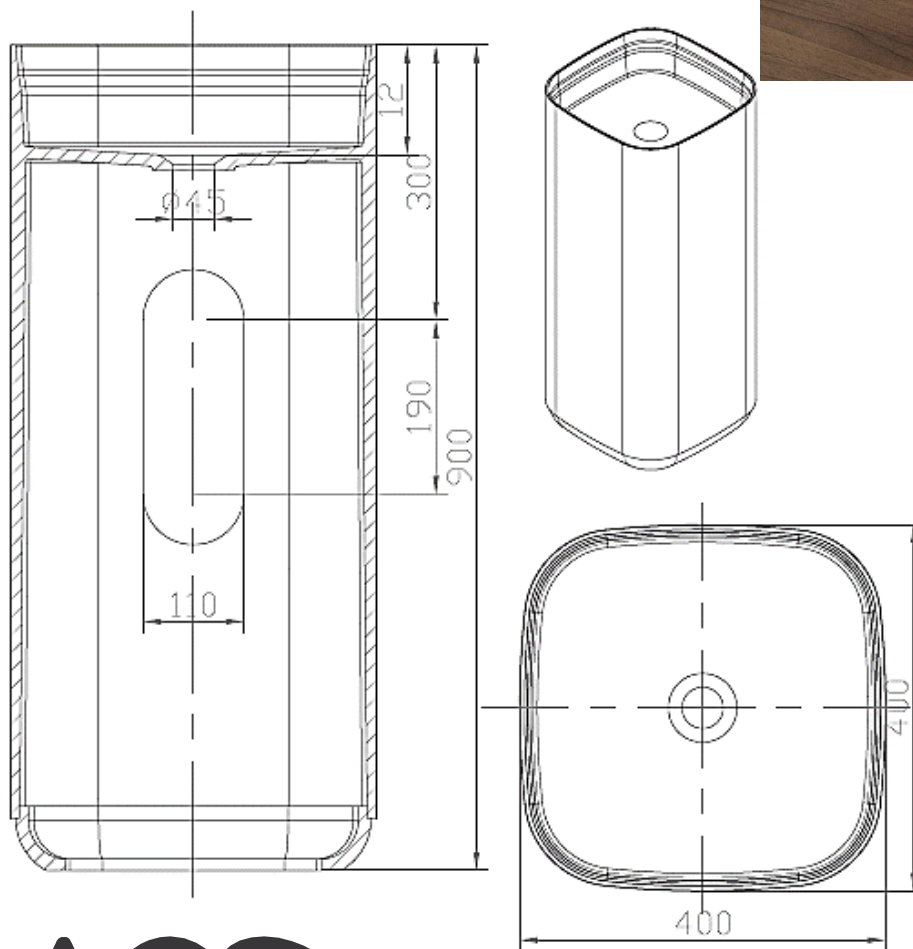

## Code: COCO42

**Material:** Isostone - 70% Limestone Composite

**Size:** W 400 x D 400 x H 900 mm

**Warranty:** 10 Years

### Features:

- Freestanding Basin
- Smooth matt white finish (gloss by custom order)
- Italian Design & Engineering
- Solid Material
- Suits 32mm waste
- Scratch and Stain resistance
- Repairable Material
- Australian Standard (SAI)  
AS/NZS 3718:2003

### Specifications:

- Crate size:  
W 450 x D 450 x H 1000 mm
- Gross Weight: 42Kg

WaterMark  
LIC: WMKA00381  
SAI GLOBAL