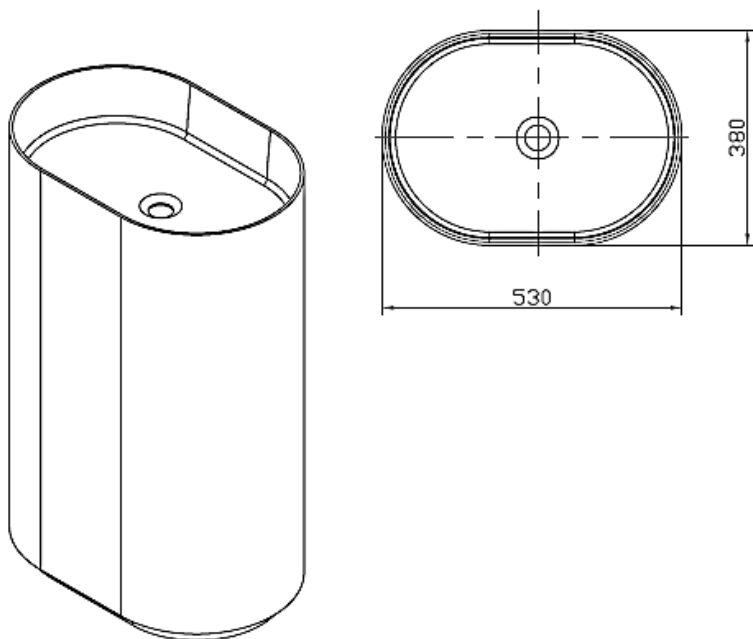

moda

Code: COCO43

Material: Isostone - 70% Limestone Composite

Size: W 530 x D 380 x H 900 mm

Warranty: 10 Years

Features:

- Freestanding Basin
- Smooth matt white finish (gloss by custom order)
- Italian Design & Engineering
- Solid Material
- Suits 32mm waste
- Scratch and Stain resistance
- Repairable Material
- Australian Standard (SAI)
AS/NZS 3718:2003

MARISOL

Specifications:

- Crate size:
W 550 x D 430 x H 1000 mm
- Gross Weight: 51Kg

WaterMark
LIC: WMKA00381
SAI GLOBAL

ACS

DESIGNER BATHROOMS

1300 898 889

www.acsbathrooms.com.au