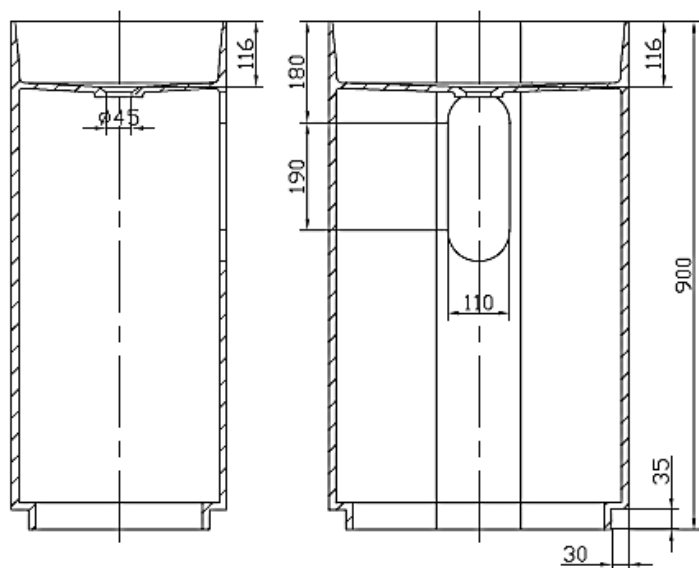

moda

Code: COCO43

Material: Isostone - 70% Limestone Composite

Size: W 530 x D 380 x H 900 mm

Warranty: 10 Years

Features:

- Freestanding Basin
- Smooth matt white finish (gloss by custom order)
- Italian Design & Engineering
- Solid Material
- Suits 32mm waste
- Scratch and Stain resistance
- Repairable Material
- Australian Standard (SAI)
AS/NZS 3718:2003

MARISOL

Specifications:

- Crate size:
W 550 x D 430 x H 1000 mm
- Gross Weight: 51Kg

WaterMark
LIC: WMKA00381
SAI GLOBAL

ACS

DESIGNER BATHROOMS

1300 898 889

www.acsbathrooms.com.au