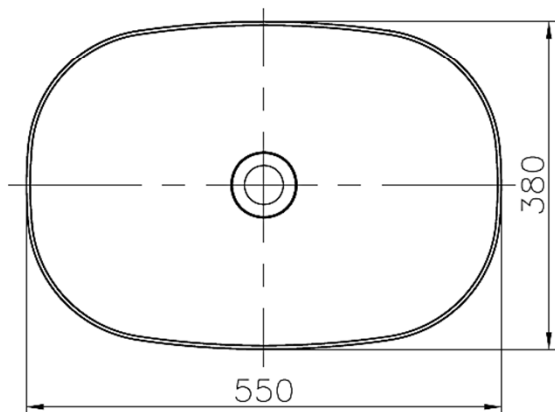

moda

Code: COCO44

Material: Isostone - 70% Limestone Composite

Size: W 550 x D 380 x H 120 mm

Warranty: 10 Years

Features:

- Bench Mount Basin
- Smooth matt white finish (gloss by custom order)
- Italian Design & Engineering
- Solid Material
- Suits 32mm waste
- Scratch and Stain resistance
- Repairable Material
- Australian Standard (SAI)
AS/NZS 3718:2003

JULIETA

Specifications:

- Crate size:
W 570 x D 400 x H 150 mm
- Gross Weight: 10Kg

WaterMark
LIC: WMKA00381
SAI GLOBAL

ACS

DESIGNER BATHROOMS

1300 898 889

www.acsbathrooms.com.au