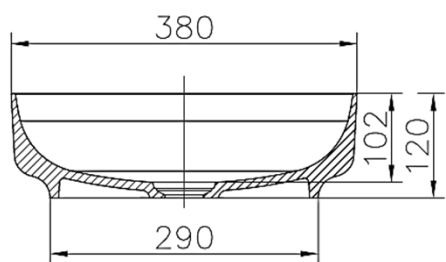

moda

Code: COCO44

Material: Isostone - 70% Limestone Composite

Size: W 550 x D 380 x H 120 mm

Warranty: 10 Years

Features:

- Bench Mount Basin
- Smooth matt white finish (gloss by custom order)
- Italian Design & Engineering
- Solid Material
- Suits 32mm waste
- Scratch and Stain resistance
- Repairable Material
- Australian Standard (SAI)
AS/NZS 3718:2003

JULIETA

Specifications:

- Crate size:
W 570 x D 400 x H 150 mm
- Gross Weight: 10Kg

WaterMark
LIC: WMKA00381
SAI GLOBAL

ACS

DESIGNER BATHROOMS

1300 898 889

www.acsbathrooms.com.au