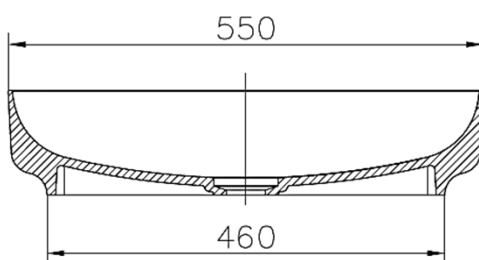

moda

Code: COCO44

Material: Isostone - 70% Limestone Composite

Size: W 550 x D 380 x H 120 mm

Warranty: 10 Years

Features:

- Bench Mount Basin
- Smooth matt white finish (gloss by custom order)
- Italian Design & Engineering
- Solid Material
- Suits 32mm waste
- Scratch and Stain resistance
- Repairable Material
- Australian Standard (SAI)
AS/NZS 3718:2003

JULIETA

Specifications:

- Crate size:
W 570 x D 400 x H 150 mm
- Gross Weight: 10Kg

WaterMark
LIC: WMKA00381
SAI GLOBAL

ACS

DESIGNER BATHROOMS

1300 898 889

www.acsbathrooms.com.au