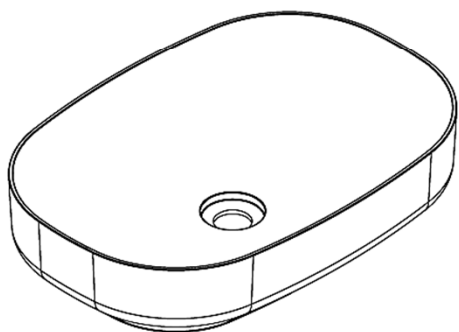

moda

Code: COCO44

Material: Isostone - 70% Limestone Composite

Size: W 550 x D 380 x H 120 mm

Warranty: 10 Years

Features:

- Bench Mount Basin
- Smooth matt white finish (gloss by custom order)
- Italian Design & Engineering
- Solid Material
- Suits 32mm waste
- Scratch and Stain resistance
- Repairable Material
- Australian Standard (SAI)
AS/NZS 3718:2003

JULIETA

Specifications:

- Crate size:
W 570 x D 400 x H 150 mm
- Gross Weight: 10Kg

WaterMark
LIC: WMKA00381
SAI GLOBAL

ACS

DESIGNER BATHROOMS

1300 898 889

www.acsbathrooms.com.au