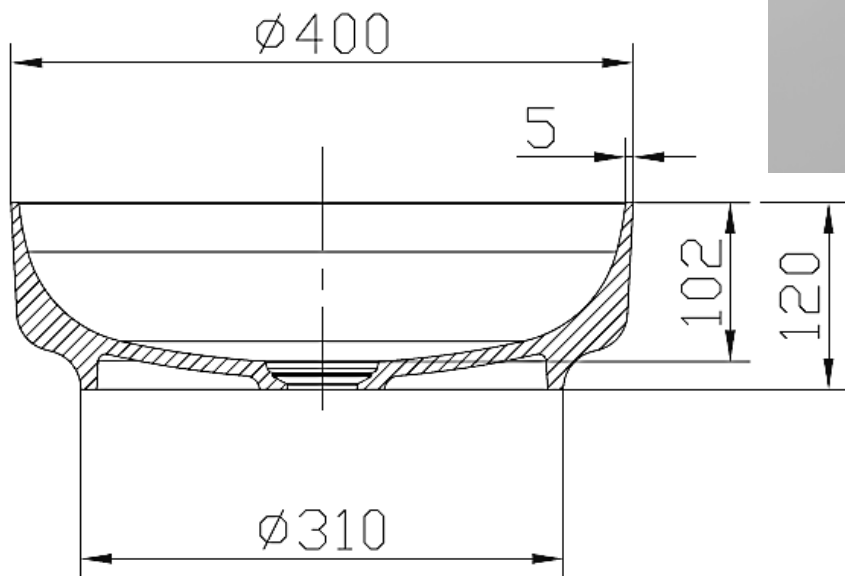

moda

Code: COCO46

Material: Isostone - 70% Limestone Composite

Size: W 400 x D 400 x H 120 mm

Warranty: 10 Years

Features:

- Bench Mount Basin
- Smooth matt white finish (gloss by custom order)
- Italian Design & Engineering
- Solid Material
- Suits 32mm waste
- Scratch and Stain resistance
- Repairable Material
- Australian Standard (SAI)
AS/NZS 3718:2003

FERNANDA

Specifications:

- Crate size:
W 420 x D 420 x H 140 mm
- Gross Weight: 8Kg

WaterMark
LIC: WMKA00381
SAI GLOBAL

ACS

DESIGNER BATHROOMS

1300 898 889

www.acsbathrooms.com.au