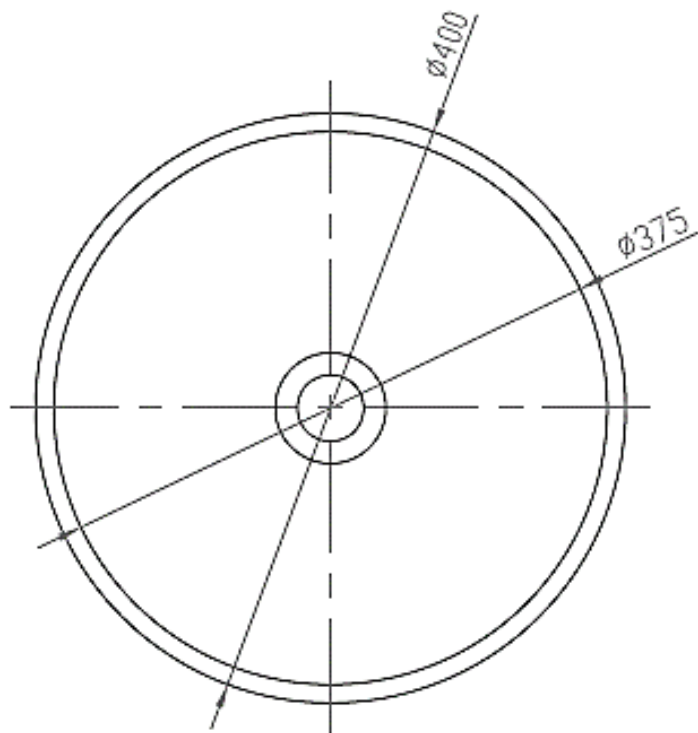

moda

Code: COCO48

Material: Isostone - 70% Limestone Composite

Size: W 400 x D 400 x H 150 mm

Warranty: 10 Years

Features:

- Bench Mount Basin
- Smooth matt white finish (gloss by custom order)
- Italian Design & Engineering
- Solid Material
- Suits 32mm waste
- Scratch and Stain resistance
- Repairable Material
- Australian Standard (SAI)
AS/NZS 3718:2003

MARIANA

Specifications:

- Crate size:
W 420 x D 420 x H 160 mm
- Gross Weight: 9Kg

WaterMark
LIC: WMKA00381
SAI GLOBAL

Australian
Standard

ACS

DESIGNER BATHROOMS

1300 898 889