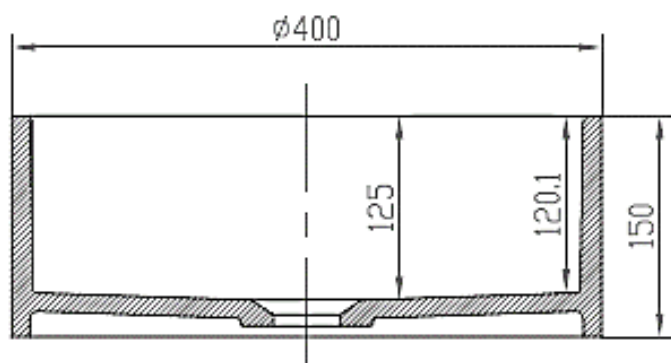

moda

Code: COCO48

Material: Isostone - 70% Limestone Composite

Size: W 400 x D 400 x H 150 mm

Warranty: 10 Years

Features:

- Bench Mount Basin
- Smooth matt white finish (gloss by custom order)
- Italian Design & Engineering
- Solid Material
- Suits 32mm waste
- Scratch and Stain resistance
- Repairable Material
- Australian Standard (SAI)
AS/NZS 3718:2003

MARIANA

Specifications:

- Crate size:
W 420 x D 420 x H 160 mm
- Gross Weight: 9Kg

WaterMark
LIC: WMKA00381
SAI GLOBAL

Australian
Standard

ACS

DESIGNER BATHROOMS

1300 898 889