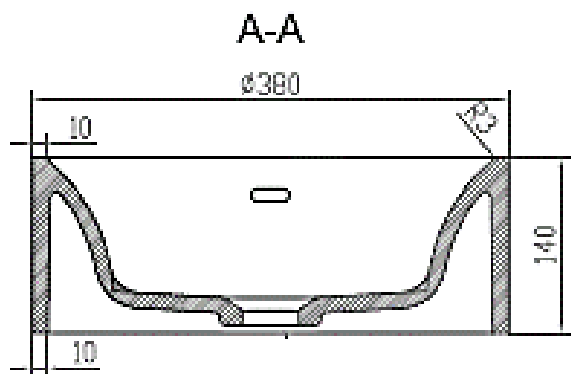

moda

Code: COCO49

Material: Isostone - 70% Limestone Composite

Size: W 380 x D 380 x H 140 mm

Warranty: 10 Years

Features:

- Bench Mount Basin
- Smooth matt white finish (gloss by custom order)
- Italian Design & Engineering
- Solid Material
- Suits 32mm waste
- Scratch and Stain resistance
- Repairable Material
- Australian Standard (SAI)
AS/NZS 3718:2003

GABRIELA

Specifications:

- Crate size:
W 420 x D 420 x H 160 mm
- Gross Weight: 9Kg

ACS

DESIGNER BATHROOMS

1300 898 889

www.acsbathrooms.com.au