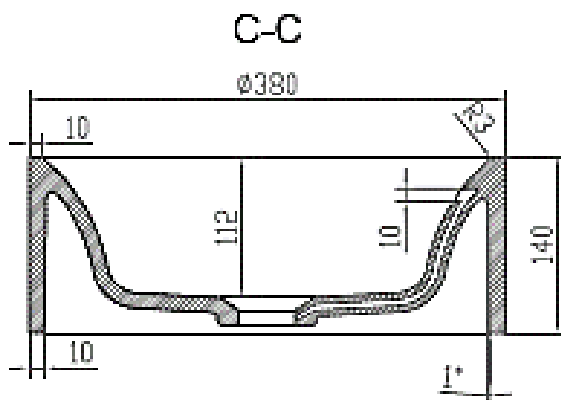

moda

Code: COCO49

Material: Isostone - 70% Limestone Composite

Size: W 380 x D 380 x H 140 mm

Warranty: 10 Years

Features:

- Bench Mount Basin
- Smooth matt white finish (gloss by custom order)
- Italian Design & Engineering
- Solid Material
- Suits 32mm waste
- Scratch and Stain resistance
- Repairable Material
- Australian Standard (SAI)
AS/NZS 3718:2003

GABRIELA

Specifications:

- Crate size:
W 420 x D 420 x H 160 mm
- Gross Weight: 9Kg

ACS

DESIGNER BATHROOMS

1300 898 889

www.acsbathrooms.com.au