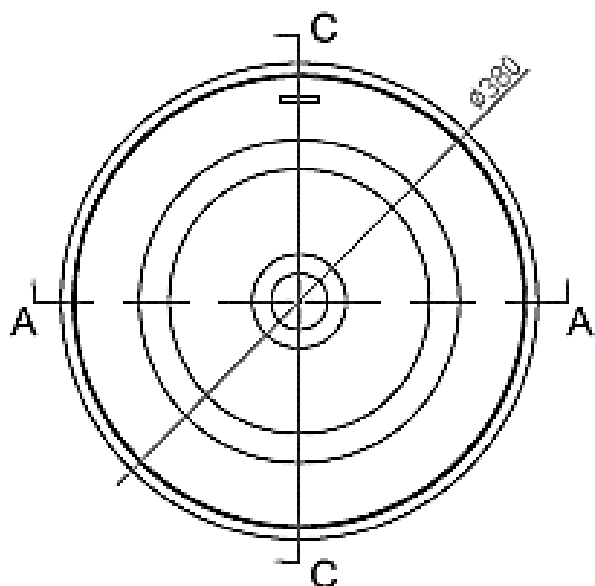

moda

Code: COCO49

Material: Isostone - 70% Limestone Composite

Size: W 380 x D 380 x H 140 mm

Warranty: 10 Years

Features:

- Bench Mount Basin
- Smooth matt white finish (gloss by custom order)
- Italian Design & Engineering
- Solid Material
- Suits 32mm waste
- Scratch and Stain resistance
- Repairable Material
- Australian Standard (SAI)
AS/NZS 3718:2003

GABRIELA

Specifications:

- Crate size:
W 420 x D 420 x H 160 mm
- Gross Weight: 9Kg

ACS

DESIGNER BATHROOMS

1300 898 889

www.acsbathrooms.com.au