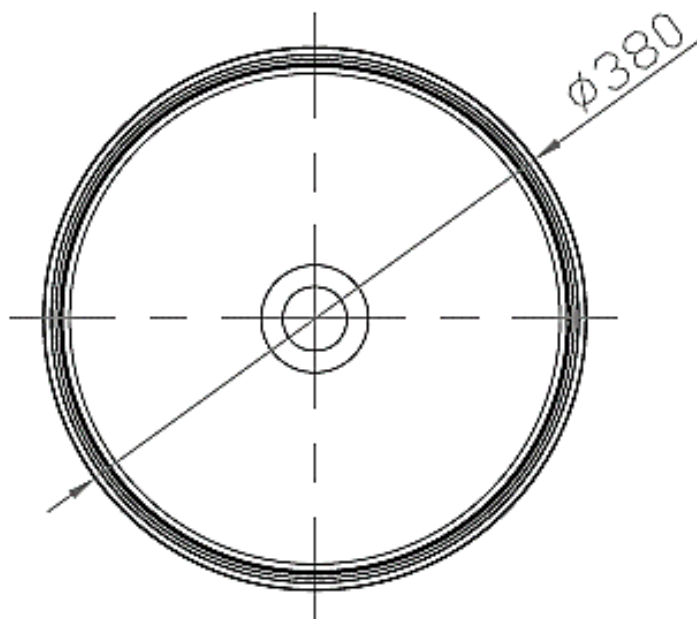

moda

Code: COCO52

Material: Isostone - 70% Limestone Composite

Size: W 380 x D 380 x H 120 mm

Warranty: 10 Years

Features:

- Bench Mount Basin
- Smooth matt white finish (gloss by custom order)
- Italian Design & Engineering
- Solid Material
- Suits 32mm waste
- Scratch and Stain resistance
- Repairable Material
- Australian Standard (SAI)
AS/NZS 3718:2003

ALEJANDRA

Specifications:

- Crate size:
W 400 x D 400 x H 140 mm
- Gross Weight: 8Kg

WaterMark
LIC. WMKA00381
SAI GLOBAL

Australian
Standard

ACS

DESIGNER BATHROOMS

1300 898 889