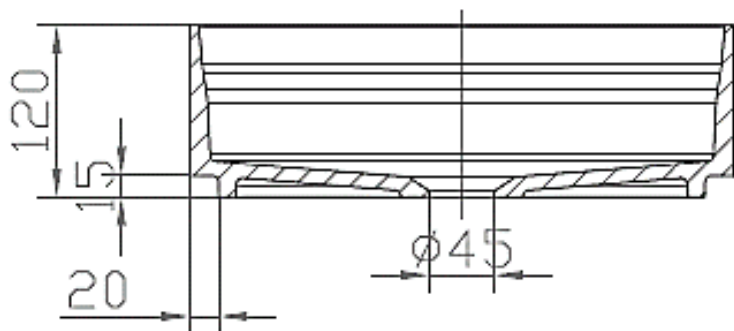

moda

Code: COCO52

Material: Isostone - 70% Limestone Composite

Size: W 380 x D 380 x H 120 mm

Warranty: 10 Years

Features:

- Bench Mount Basin
- Smooth matt white finish (gloss by custom order)
- Italian Design & Engineering
- Solid Material
- Suits 32mm waste
- Scratch and Stain resistance
- Repairable Material
- Australian Standard (SAI)
AS/NZS 3718:2003

ALEJANDRA

Specifications:

- Crate size:
W 400 x D 400 x H 140 mm
- Gross Weight: 8Kg

WaterMark
LIC. WMKA00381
SAI GLOBAL

Australian
Standard

ACS

DESIGNER BATHROOMS

1300 898 889