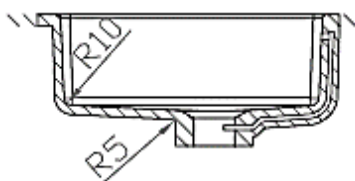

## Code: COCO54

**Material:** Isostone - 70% Limestone Composite

**Size:** W 530 x D 335 x H 150 mm

**Warranty:** 10 Years

### Specifications:

Plate size:

560 x D 3650 x H 170 mm

Gross Weight: 10Kg

WaterMark  
LIC: WMKA00381  
SAI GLOBAL

Australian  
Standard