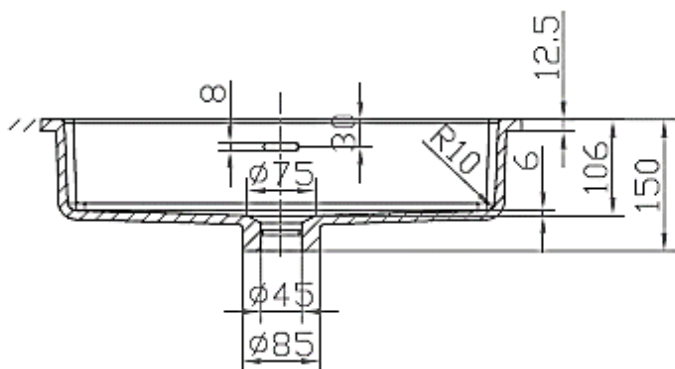

## Code: COCO54

**Material:** Isostone - 70% Limestone Composite

**Size:** W 530 x D 335 x H 150 mm

**Warranty:** 10 Years

### Specifications:

Plate size:

560 x D 3650 x H 170 mm

Gross Weight: 10Kg

WaterMark  
LIC: WMKA00381  
SAI GLOBAL

Australian  
Standard