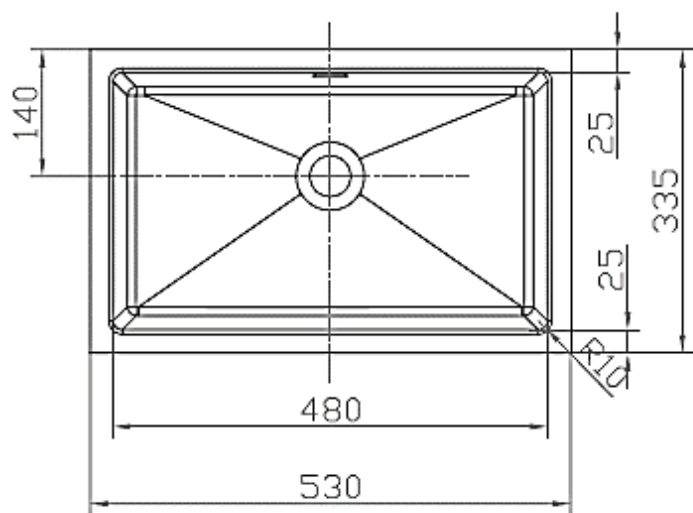

## Code: COCO54

**Material:** Isostone - 70% Limestone Composite

**Size:** W 530 x D 335 x H 150 mm

**Warranty:** 10 Years

### Specifications:

Plate size:

560 x D 3650 x H 170 mm

Gross Weight: 10Kg

WaterMark  
LIC: WMKA00381  
SAI GLOBAL

Australian  
Standard