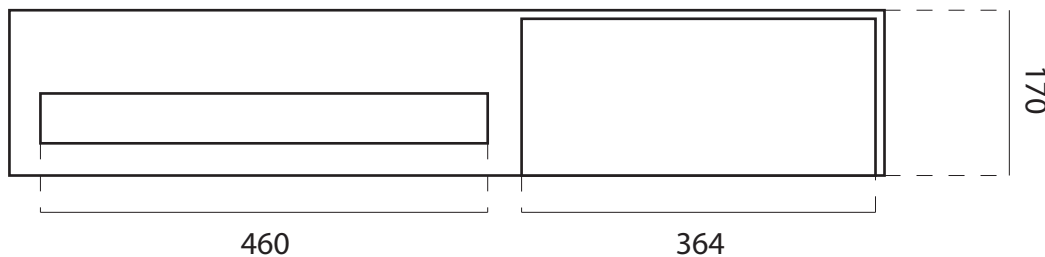

## Code: COCO78

**Material:** Isostone - 70% Limestone Composite

**Size:** W 900 x D 400 x H 170 mm

**Warranty:** 10 Years

### Specifications:

- Crate size:  
W 920 x D 420 x H 190 mm
- Gross Weight: 30Kg