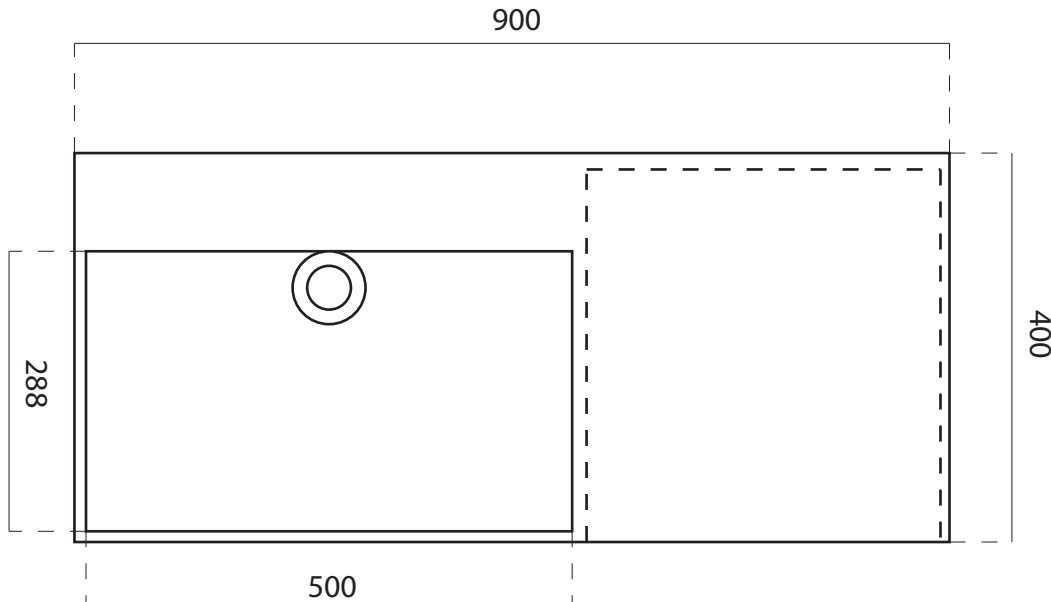

## Code: COCO78

**Material:** Isostone - 70% Limestone Composite

**Size:** W 900 x D 400 x H 170 mm

**Warranty:** 10 Years

### Specifications:

- Crate size:  
W 920 x D 420 x H 190 mm
- Gross Weight: 30Kg