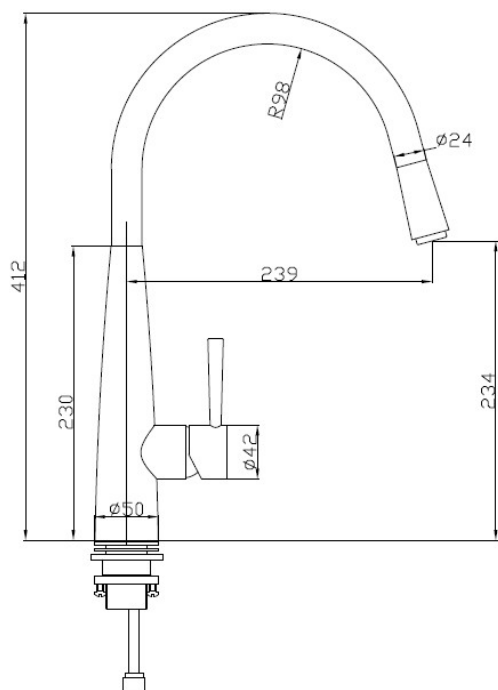

**ACS**  
DESIGNER BATHROOMS

**motivo**

**KITCHEN SINK MIXER WITH PULL-OUT SPRAY  
CP-F0062**

Code: CP-F0062  
Superior Quality  
DR Brass construction  
Polished Chrome Finish  
WELS 3 Star Rating  
8.5 Litres per minute  
WELS Licence Number: 1327  
WELS Registration No: T15711  
Australian Standard (SA)  
AS/NZS 3718:2003