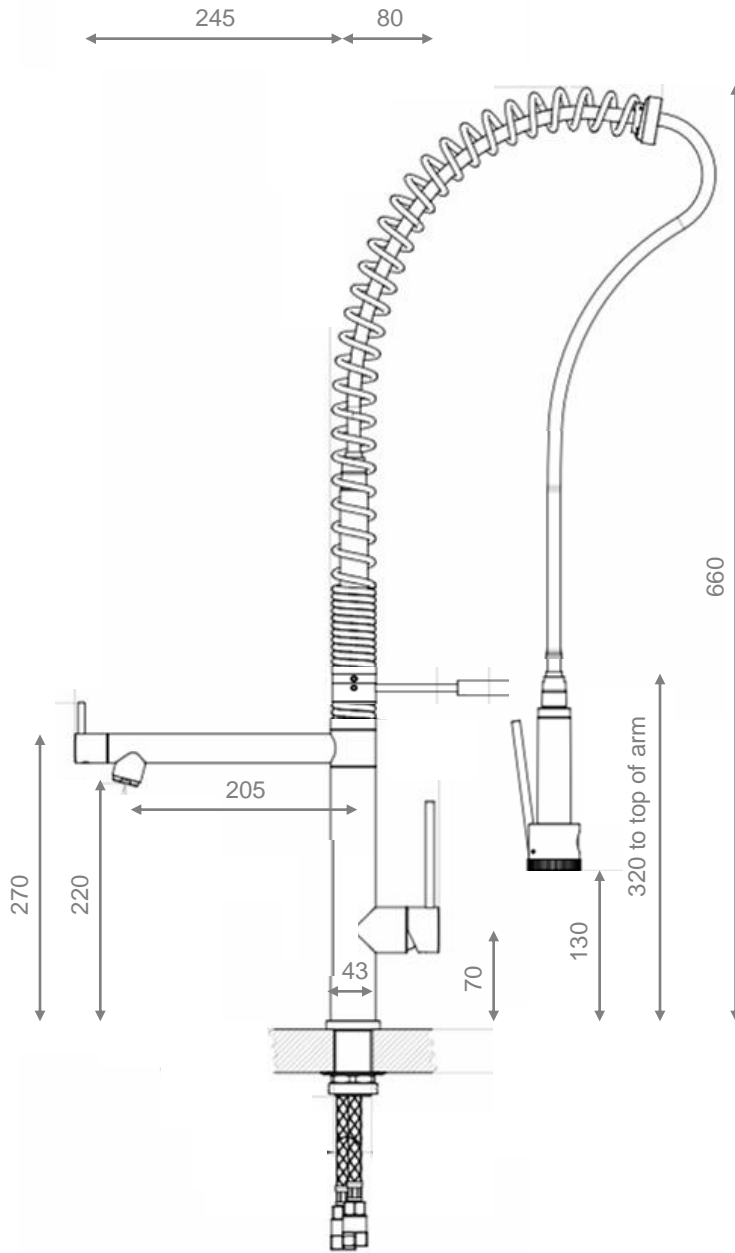

The heart of every home, your Kitchen
Enjoy the look and feel of our European Kitchen fittings and fixtures.
Designed and made to the highest International and Australian Standards.

SYDNEY

Woollahra
163 Edgecliff Road
Woollahra NSW 2025
T 02 9386 9809

Crows Nest

113A Willoughby Road
Crows Nest NSW 2065
T 02 9460 6111

MELBOURNE

Richmond
229 Swan Street
Richmond VIC 3121
T 03 9428 9996

QUEENSLAND

Fortitude Valley
Shop 2, 826 Ann Street
Fortitude Valley QLD 4006
T 07 3852 6363

motivo

COMMERCIAL STYLE SINK MIXER

- Code: CP-F0064
- Superior European Design
- Chromed DR Brass
- Polished Finish
- Full Ceramic Cartridges
- Max Pressure 500Kpa
- Min Pressure 150Kpa
- Max Water Temp 80 deg C
- WELS 4 Star Rating
- 7.5 Litres per minute
- WELS Licence Number: 1325
- WELS Registration No: T13578
- Australian Standard (SAI)
- AS/NZS 3718:2003