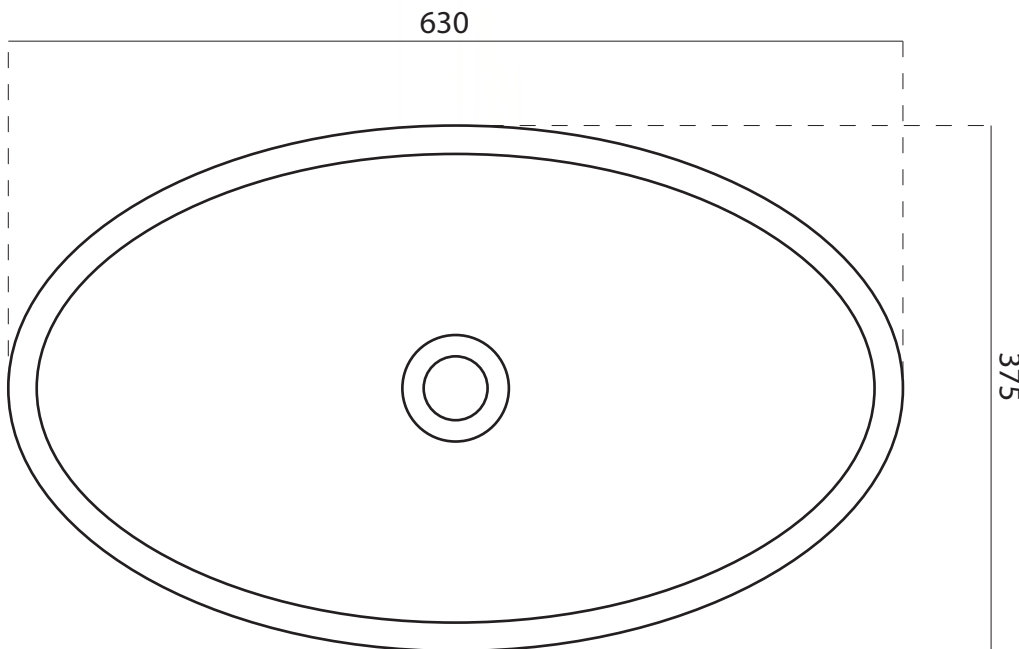

moda

Code: CUUB03M

Material: Isostone - 70% Limestone Composite

Size: W 630 x D 375 x H 100 mm

Warranty: 10 Years

Features:

- Smooth matt white finish (gloss by custom order)
- Italian Design & Engineering
- Solid Material
- Suits 32mm waste (not included)
- Scratch and Stain resistance
- Repairable Material
- Australian Standard (SAI)
AS/NZS 3718:2003

ALETTA

Specifications:

- Crate size:
W 630 x D 375 x H 100 mm
- Gross Weight: 10Kg

WaterMark
LIC. WMKA00381
SAI GLOBAL

Australian
Standard

ACS
DESIGNER BATHROOMS

1300 898 889

www.acsbathrooms.com.au