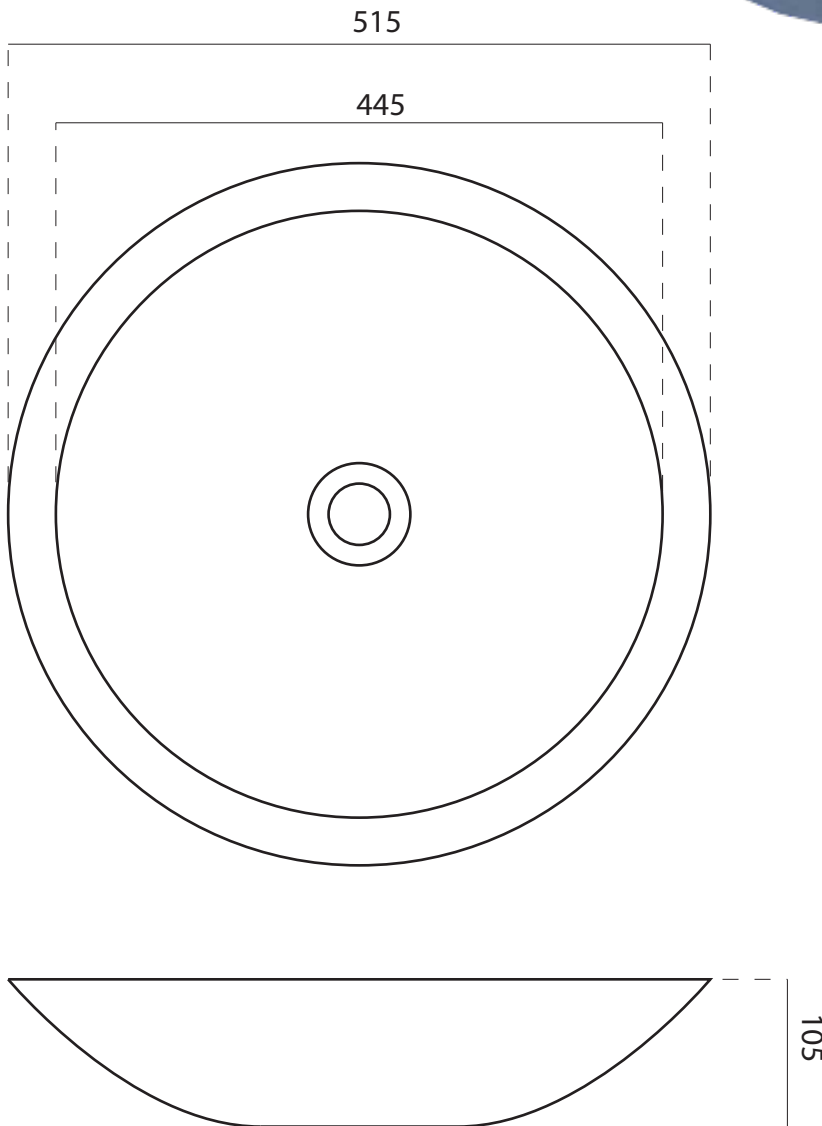

# moda

**Code:** CUUB05M

**Material:** Isostone - 70% Limestone Composite

**Size:** W 515 x D 515 x H 105 mm

**Warranty:** 10 Years

**Features:**

- Smooth matt white finish (gloss by custom order)
- Italian Design & Engineering
- Solid Material
- Suits 32mm waste (not included)
- Scratch and Stain resistance
- Repairable Material
- Australian Standard (SAI)  
AS/NZS 3718:2003

## CIANA

**Specifications:**

- Crate size:  
W 515 x D 515 x H 105 mm
- Gross Weight: 10Kg

**ACS**  
DESIGNER BATHROOMS

1300 898 889

[www.acsbathrooms.com.au](http://www.acsbathrooms.com.au)