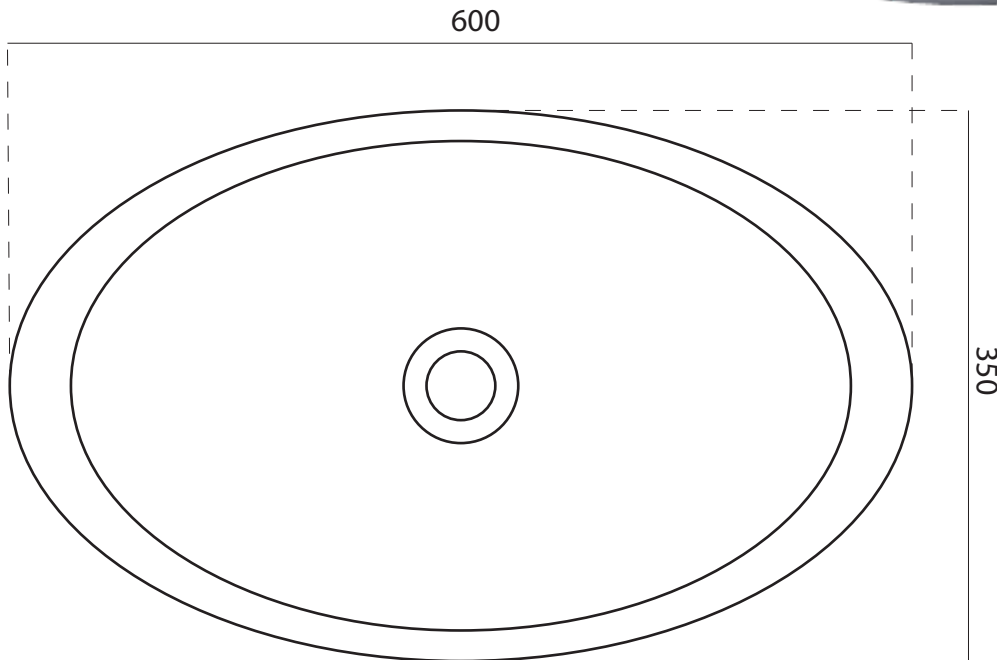

# moda

**Code:** CUUB06M

**Material:** Isostone - 70% Limestone Composite

**Size:** W 600 x D 350 x H 105 mm

**Warranty:** 10 Years

**Features:**

- Smooth matt white finish (gloss by custom order)
- Italian Design & Engineering
- Solid Material
- Suits 32mm waste (not included)
- Scratch and Stain resistance
- Repairable Material
- Australian Standard (SAI)  
AS/NZS 3718:2003

## LORENZA

**Specifications:**

- Crate size:  
W 600 x D 350 x H 105 mm
- Gross Weight: 10Kg

WaterMark  
LIC. WMKA00381  
SAI GLOBAL

Australian  
Standard

**ACS**  
DESIGNER BATHROOMS

1300 898 889

[www.acsbathrooms.com.au](http://www.acsbathrooms.com.au)