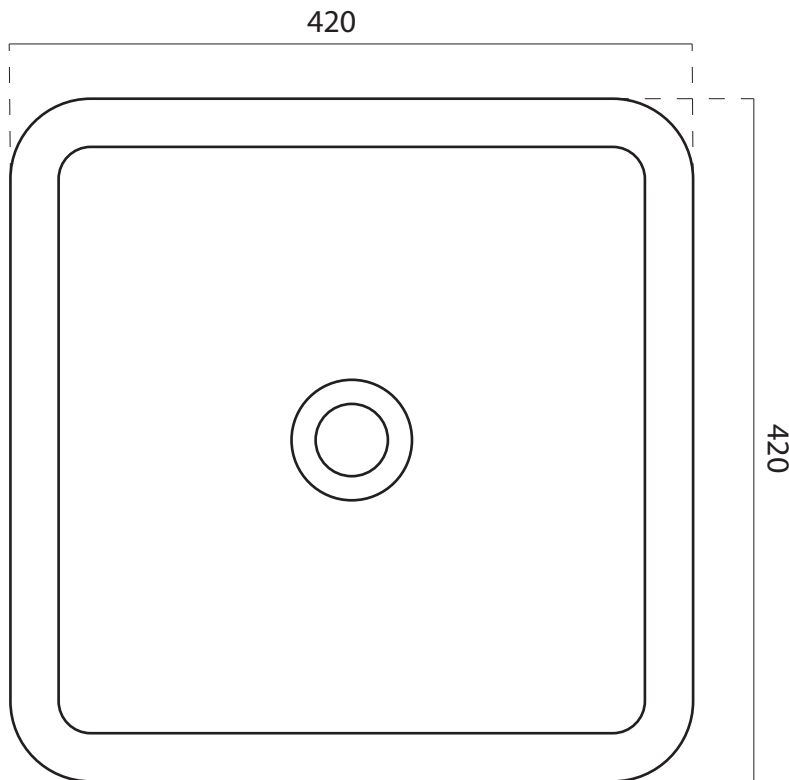

# moda

**Code:** CUUB07M

**Material:** Isostone - 70% Limestone Composite

**Size:** W 420 x D 420 x H 105 mm

**Warranty:** 10 Years

**Features:**

- Smooth matt white finish (gloss by custom order)
- Italian Design & Engineering
- Solid Material
- Suits 32mm waste (not included)
- Scratch and Stain resistance
- Repairable Material
- Australian Standard (SAI)  
AS/NZS 3718:2003

## EMILIA

**Specifications:**

- Crate size:  
W 420 x D 420 x H 105 mm
- Gross Weight: 10Kg

WaterMark  
LIC. WMKA00381  
SAI GLOBAL

Australian  
Standard

**ACS**  
DESIGNER BATHROOMS

1300 898 889

[www.acsbathrooms.com.au](http://www.acsbathrooms.com.au)