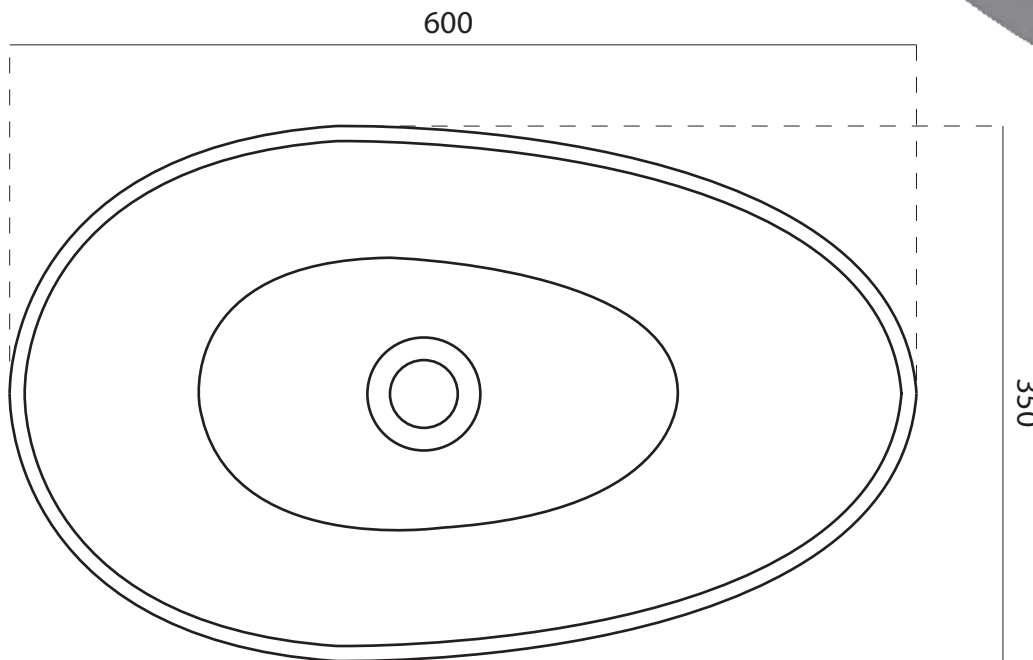

moda

Code: CUUB09M

Material: Isostone - 70% Limestone Composite

Size: W 600 x D 350 x H 160 mm

Warranty: 10 Years

Features:

- Smooth matt white finish (gloss by custom order)
- Italian Design & Engineering
- Solid Material
- Suits 32mm waste (not included)
- Scratch and Stain resistance
- Repairable Material
- Australian Standard (SAI)
AS/NZS 3718:2003

CLARETTE

Specifications:

- Crate size:
W 600 x D 350 x H 160 mm
- Gross Weight: 12Kg

ACS

DESIGNER BATHROOMS

1300 898 889

www.acsbathrooms.com.au