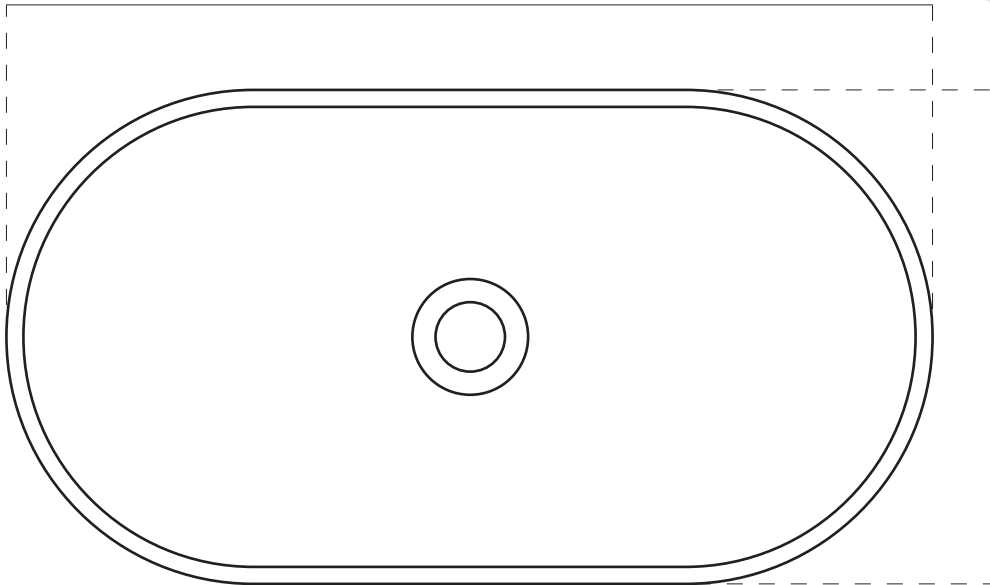

moda

Code: CUUB10M

Material: Isostone - 70% Limestone Composite

Size: W 605 x D 320 x H 145 mm

Warranty: 10 Years

Features:

- Smooth matt white finish (gloss by custom order)
- Italian Design & Engineering
- Solid Material
- Suits 32mm waste (not included)
- Scratch and Stain resistance
- Repairable Material
- Australian Standard (SAI)
AS/NZS 3718:2003

CLAUDINE

605

320

Specifications:

- Crate size:
W 605 x D 320 x H 145 mm
- Gross Weight: 12Kg

135

145

WaterMark
LIC. WMKA00381
SAI GLOBAL