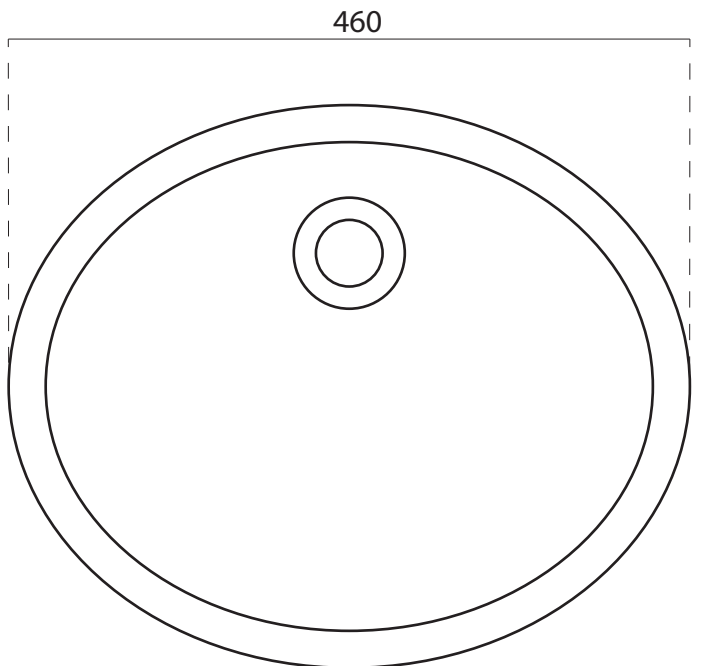

moda

Code: CUUB13M

Material: Isostone - 70% Limestone Composite

Size: W 460 x D 380 x H 155 mm

Warranty: 10 Years

Features:

- Undercounter Design
- Smooth matt white finish (gloss by custom order)
- Italian Design & Engineering
- Solid Material
- Suits 32mm waste (not included)
- Scratch and Stain resistance
- Repairable Material
- Australian Standard (SAI)
AS/NZS 3718:2003

MAXIME

Specifications:

- Crate size:
W 460 x D 380 x H 155 mm
- Gross Weight: 10Kg

ACS

DESIGNER BATHROOMS

1300 898 889

www.acsbathrooms.com.au