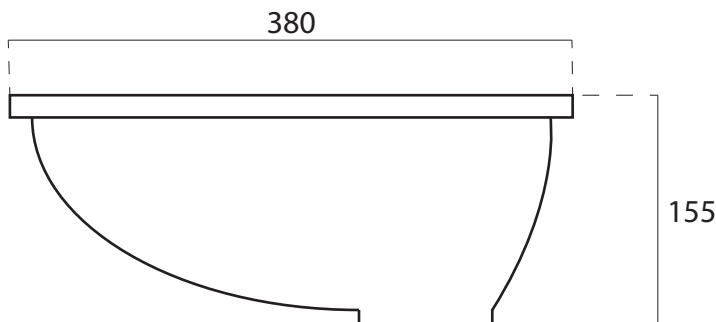

moda

Code: CUUB13M

Material: Isostone - 70% Limestone Composite

Size: W 460 x D 380 x H 155 mm

Warranty: 10 Years

Features:

- Undercounter Design
- Smooth matt white finish (gloss by custom order)
- Italian Design & Engineering
- Solid Material
- Suits 32mm waste (not included)
- Scratch and Stain resistance
- Repairable Material
- Australian Standard (SAI)
AS/NZS 3718:2003

MAXIME

Specifications:

- Crate size:
W 460 x D 380 x H 155 mm
- Gross Weight: 10Kg

ACS

DESIGNER BATHROOMS

1300 898 889

www.acsbathrooms.com.au