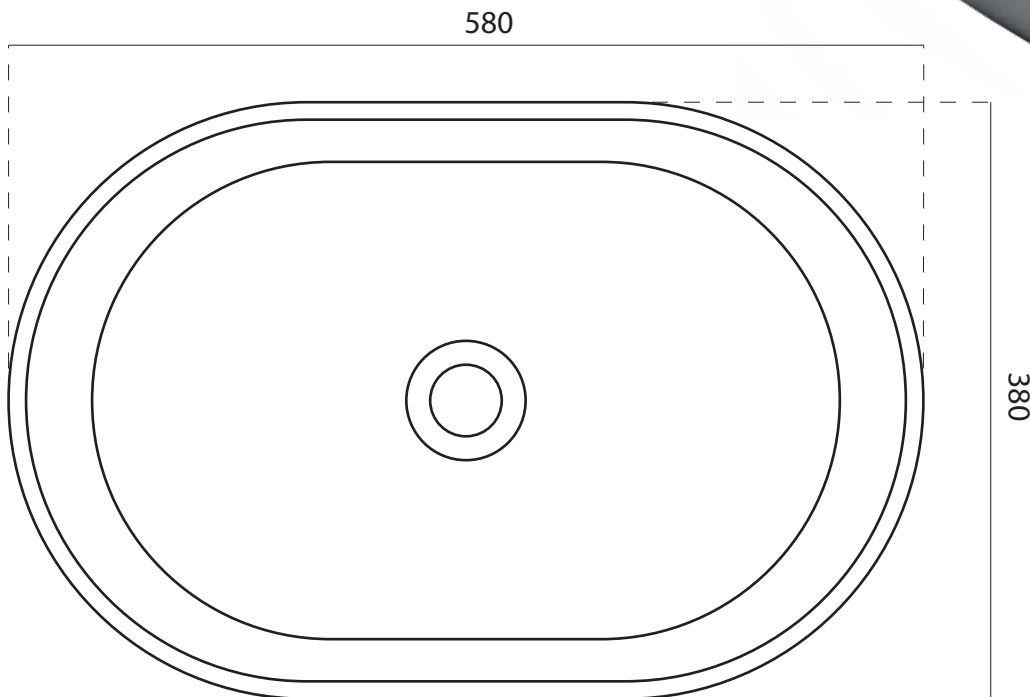

## Code: CUUB15M

**Material:** Isostone - 70% Limestone Composite

**Size:** W 580 x D 380 x H 140 mm

**Warranty:** 10 Years

### Specifications:

- Crate size:  
W 580 x D 380 x H 140 mm
- Gross Weight: 10Kg

WaterMark  
LIC. WMKA00381  
SAI GLOBAL

Australian  
Standard