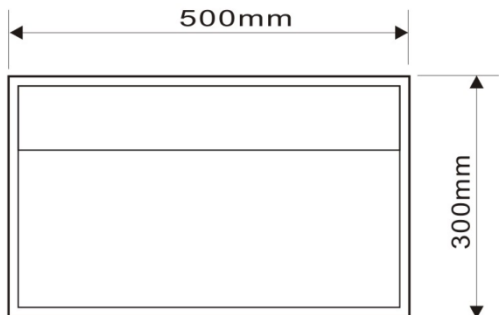

## STONE BASIN

- Code: CUUB17M
- 70% Limestone Composite
- 10yr Warranty
- Smooth Solid Matt or Gloss White Finish
- Countertop
- No Tap Hole
- Repairable
- Australian Standard (SAI)

**SYDNEY**  
Woollahra  
163 Edgecliff Road  
Woollahra NSW 2025  
T 02 9386 9809