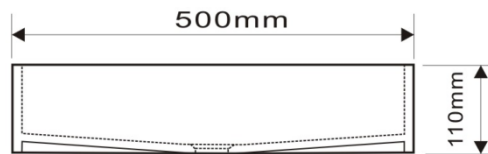

STONE BASIN

- Code: CUUB17M
- 70% Limestone Composite
- 10yr Warranty
- Smooth Solid Matt or Gloss White Finish
- Countertop
- No Tap Hole
- Repairable
- Australian Standard (SAI)

SYDNEY
Woollahra
163 Edgecliff Road
Woollahra NSW 2025
T 02 9386 9809

Crows Nest
113a Willoughby Road
Crows Nest NSW 2065
T 02 9460 6111

MELBOURNE
Richmond
229 Swan Street
Richmond VIC 3121
T 03 9428 9996

BRISBANE
Fortitude Valley
Shop 2, 826 Ann Street
Fortitude Valley QLD 4006
T 07 3852 6363

Our Beautiful
Stone Basin
Series are
constructed of
thick
reconstituted
limestone with a
70/30 to resin
ratio, are smooth
and silky to the
touch.