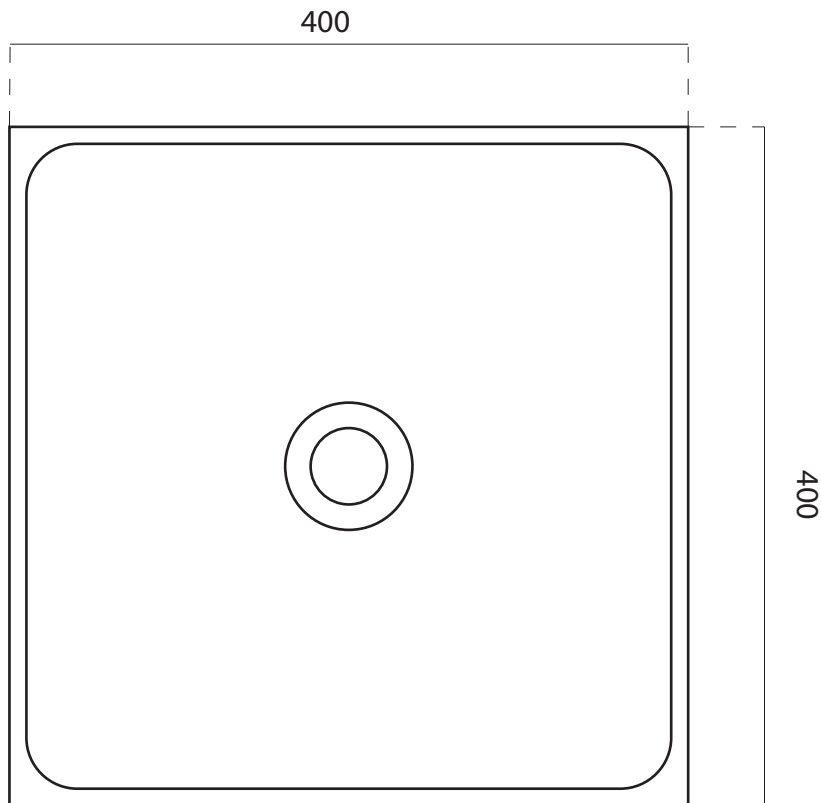

moda

Code: CUUB18AM

Material: Isostone - 70% Limestone Composite

Size: W 400 x D 400 x H 110 mm

Warranty: 10 Years

Features:

- Curved Internal Edges
- Smooth matt white finish (gloss by custom order)
- Italian Design & Engineering
- Solid Material
- Suits 32mm waste (not included)
- Scratch and Stain resistance
- Repairable Material
- Australian Standard (SAI)
AS/NZS 3718:2003

AXELLE plus

Specifications:

- Crate size:
W 420 x D 420 x H 130 mm
- Gross Weight: 10Kg

WaterMark
LIC. WMKA00381
SAI GLOBAL

Australian
Standard

ACS

DESIGNER BATHROOMS

1300 898 889