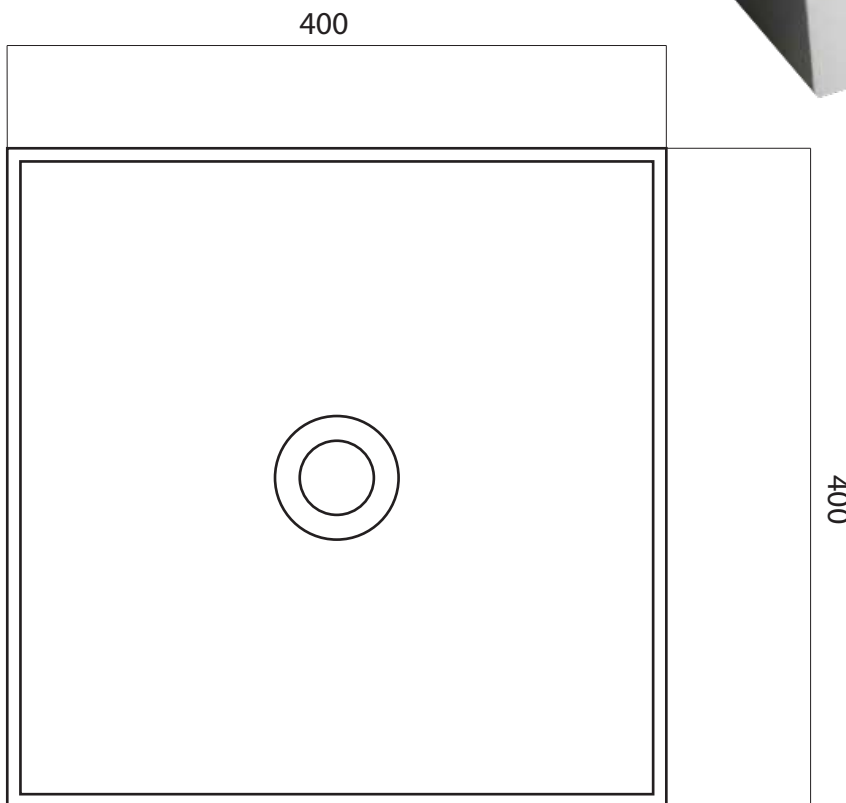

moda

Code: CUUB18M

Material: Isostone - 70% Limestone Composite

Size: W 400 x D 400 x H 110 mm

Warranty: 10 Years

Features:

- Smooth matt white finish (gloss by custom order)
- Italian Design & Engineering
- Solid Material
- Suits 32mm waste (not included)
- Scratch and Stain resistance
- Repairable Material
- Australian Standard (SAI)
  AS/NZS 3718:2003

AXELLE

Specifications:

- Crate size:
  W 400 x D 400 x H 110 mm
- Gross Weight: 10Kg