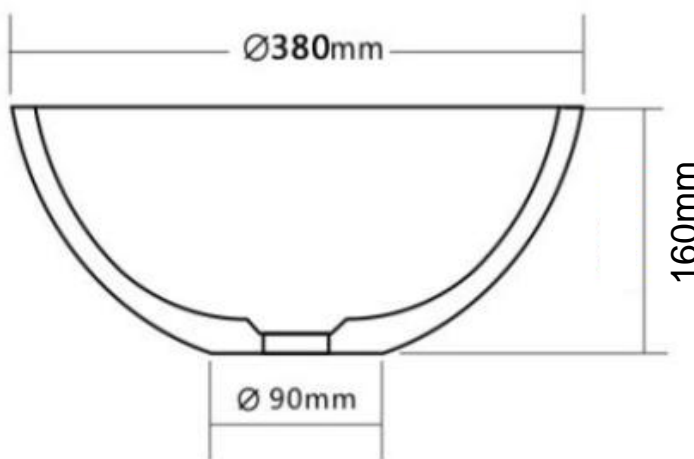

- Code: CUUB19BM
- 70% Limestone Composite
- 10yr Warranty
- Smooth Solid Matt White Finish
- Countertop
- No Tap Hole
- Repairable