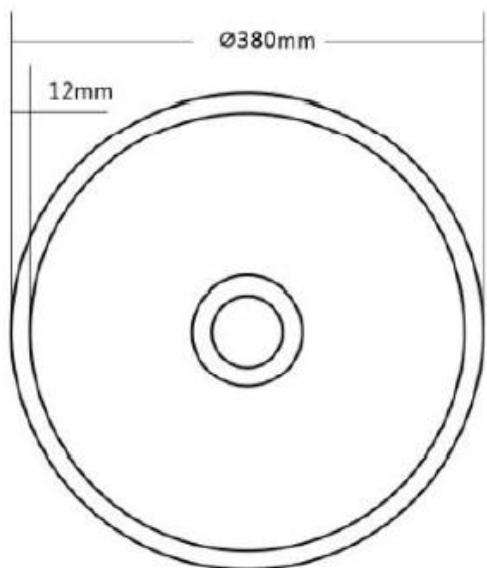

- Code: CUUB19BM
- 70% Limestone Composite
- 10yr Warranty
- Smooth Solid Matt White Finish
- Countertop
- No Tap Hole
- Repairable