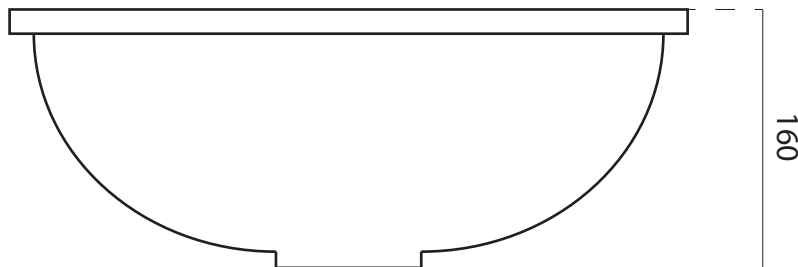

moda

Code: CUUB20M

Material: Isostone - 70% Limestone Composite

Size: W 420 x D 420 x H 160 mm

Warranty: 10 Years

Features:

- Undercounter Design
- Smooth matt white finish (gloss by custom order)
- Italian Design & Engineering
- Solid Material
- Suits 32mm waste (not included)
- Scratch and Stain resistance
- Repairable Material
- Australian Standard (SAI)
AS/NZS 3718:2003

MAX

Specifications:

- Crate size:
W 420 x D 420 x H 160 mm
- Gross Weight: 10Kg

ACS

DESIGNER BATHROOMS

1300 898 889

www.acsbathrooms.com.au