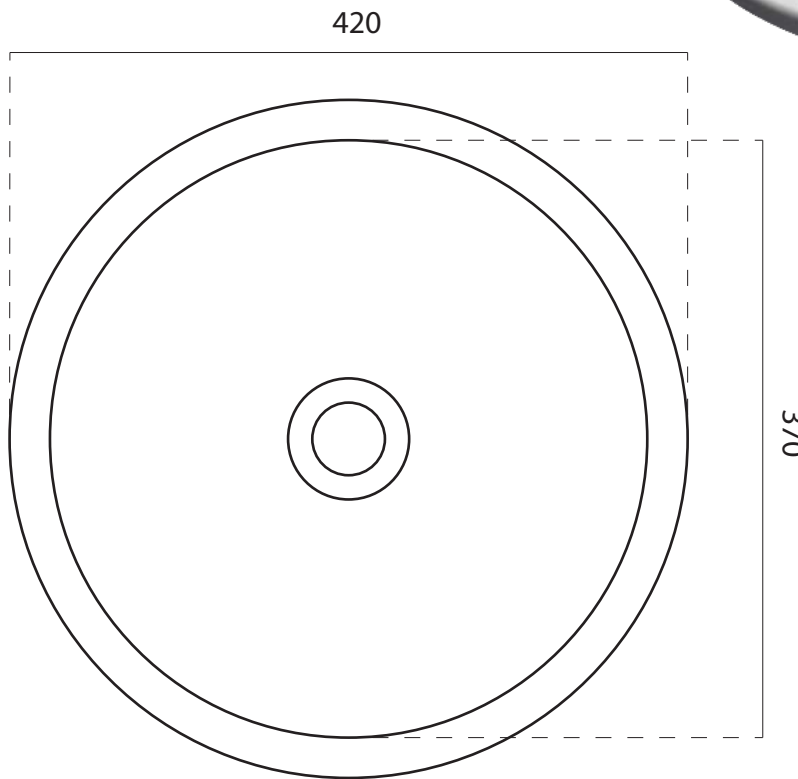

moda

Code: CUUB20M

Material: Isostone - 70% Limestone Composite

Size: W 420 x D 420 x H 160 mm

Warranty: 10 Years

Features:

- Undercounter Design
- Smooth matt white finish (gloss by custom order)
- Italian Design & Engineering
- Solid Material
- Suits 32mm waste (not included)
- Scratch and Stain resistance
- Repairable Material
- Australian Standard (SAI)
AS/NZS 3718:2003

MAX

Specifications:

- Crate size:
W 420 x D 420 x H 160 mm
- Gross Weight: 10Kg

ACS

DESIGNER BATHROOMS

1300 898 889

www.acsbathrooms.com.au