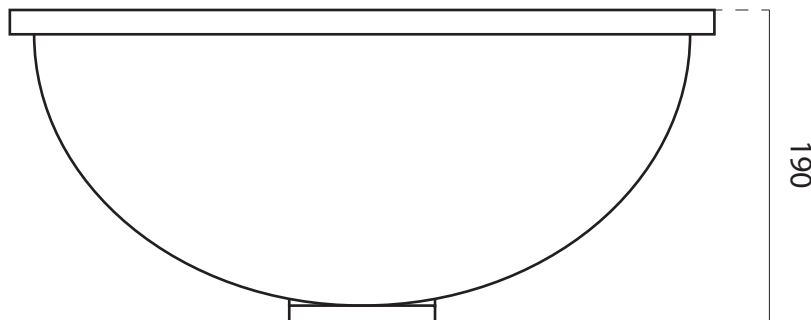

moda

Code: CUUB21M

Material: Isostone - 70% Limestone Composite

Size: W 435 x D 325 x H 190 mm

Warranty: 10 Years

Features:

- Undercounter Design
- Smooth matt white finish (gloss by custom order)
- Italian Design & Engineering
- Solid Material
- Suits 32mm waste (not included)
- Scratch and Stain resistance
- Repairable Material
- Australian Standard (SAI)
AS/NZS 3718:2003

PARIS

Specifications:

- Crate size:
W 435 x D 325 x H 190 mm
- Gross Weight: 10Kg

ACS

DESIGNER BATHROOMS

1300 898 889

www.acsbathrooms.com.au