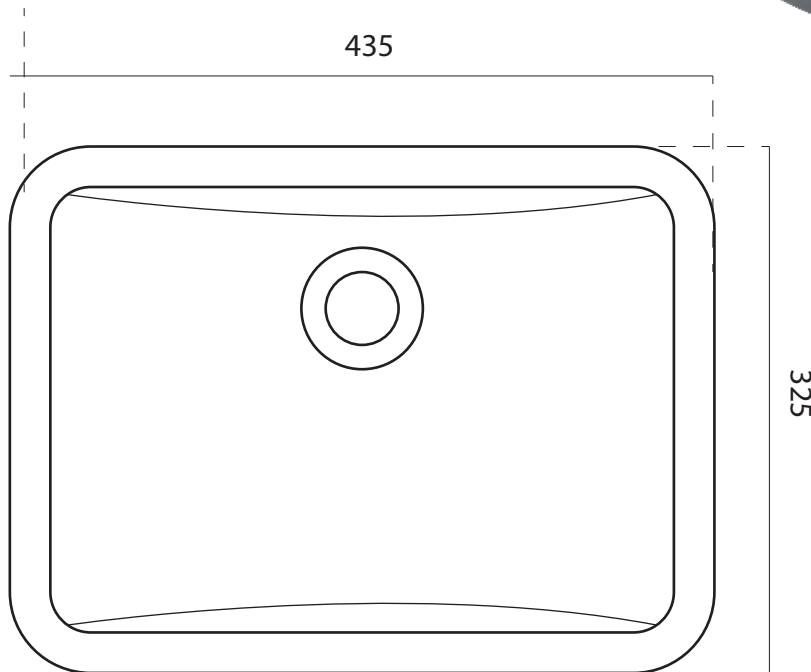

moda

Code: CUUB21M

Material: Isostone - 70% Limestone Composite

Size: W 435 x D 325 x H 190 mm

Warranty: 10 Years

Features:

- Undercounter Design
- Smooth matt white finish (gloss by custom order)
- Italian Design & Engineering
- Solid Material
- Suits 32mm waste (not included)
- Scratch and Stain resistance
- Repairable Material
- Australian Standard (SAI)
AS/NZS 3718:2003

PARIS

Specifications:

- Crate size:
W 435 x D 325 x H 190 mm
- Gross Weight: 10Kg

ACS

DESIGNER BATHROOMS

1300 898 889

www.acsbathrooms.com.au