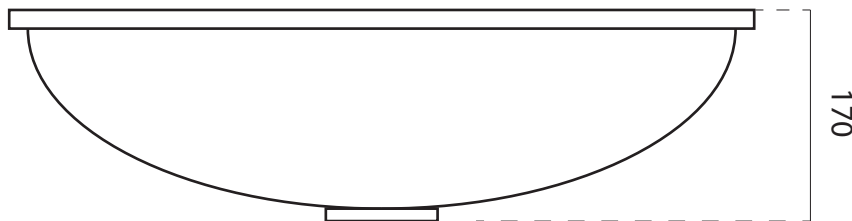

moda

Code: CUUB22M

Material: Isostone - 70% Limestone Composite

Size: W 600 x D 370 x H 170 mm

Warranty: 10 Years

Features:

- Undercounter Design
- Smooth matt white finish (gloss by custom order)
- Italian Design & Engineering
- Solid Material
- Suits 32mm waste (not included)
- Scratch and Stain resistance
- Repairable Material
- Australian Standard (SAI)
AS/NZS 3718:2003

CARLOTA

Specifications:

- Crate size:
W 600 x D 370 x H 170 mm
- Gross Weight: 10Kg

ACS

DESIGNER BATHROOMS

1300 898 889

www.acsbathrooms.com.au