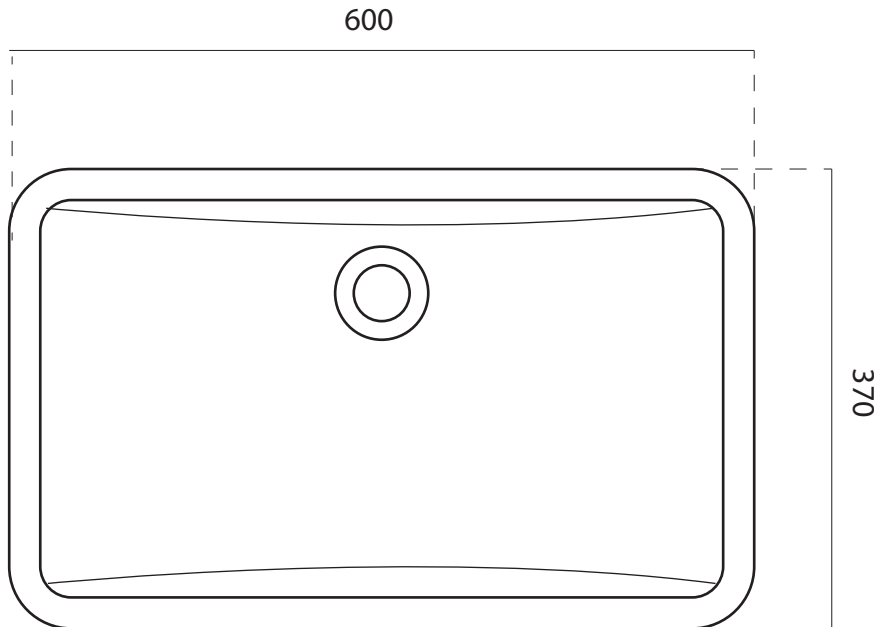

moda

Code: CUUB22M

Material: Isostone - 70% Limestone Composite

Size: W 600 x D 370 x H 170 mm

Warranty: 10 Years

Features:

- Undercounter Design
- Smooth matt white finish (gloss by custom order)
- Italian Design & Engineering
- Solid Material
- Suits 32mm waste (not included)
- Scratch and Stain resistance
- Repairable Material
- Australian Standard (SAI)
AS/NZS 3718:2003

CARLOTA

Specifications:

- Crate size:
W 600 x D 370 x H 170 mm
- Gross Weight: 10Kg

ACS

DESIGNER BATHROOMS

1300 898 889

www.acsbathrooms.com.au