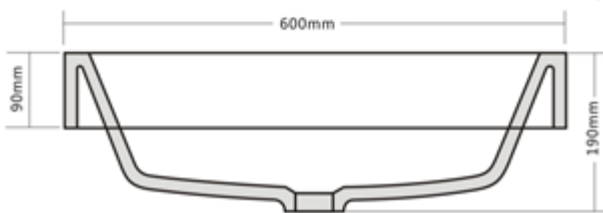

Our Beautiful
Stone Basin
Series are
constructed of
thick
reconstituted
limestone with a
70/30 to resin
ratio, are smooth
and silky to the
touch.

- Code: CUUB023M (No Tap Hole)
- Wall Mount Basin
- Dimensions – 600L x 435W x 190H mm
- 70% Limestone Composite
- 10yr Warranty
- Smooth Solid Matt or Gloss Finish
- No Tap Hole
- 32mm waste
- Repairable