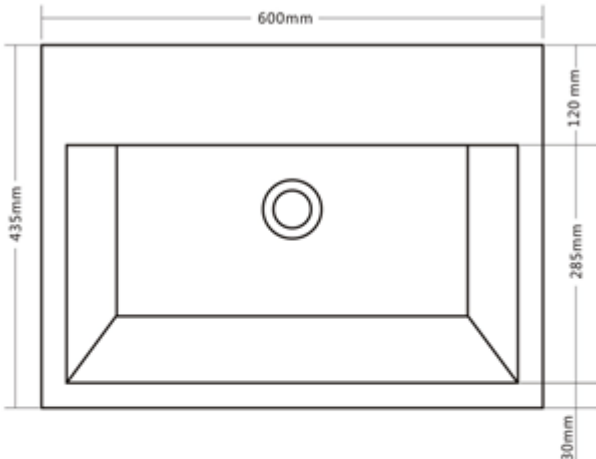

Our Beautiful
Stone Basin
Series are
constructed of
thick
reconstituted
limestone with a
70/30 to resin
ratio, are smooth
and silky to the
touch.

- Code: CUUB023M (No Tap Hole)
- Wall Mount Basin
- Dimensions – 600L x 435W x 190H mm
- 70% Limestone Composite
- 10yr Warranty
- Smooth Solid Matt or Gloss Finish
- No Tap Hole
- 32mm waste
- Repairable