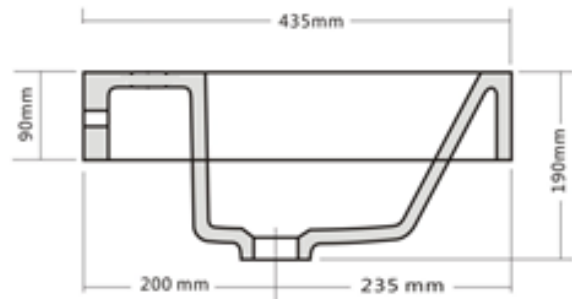

Our Beautiful
Stone Basin
Series are
constructed of
thick
reconstituted
limestone with a
70/30 to resin
ratio, are smooth
and silky to the
touch.

- Code: CUUB023M (No Tap Hole)
- Wall Mount Basin
- Dimensions – 600L x 435W x 190H mm
- 70% Limestone Composite
- 10yr Warranty
- Smooth Solid Matt or Gloss Finish
- No Tap Hole
- 32mm waste
- Repairable