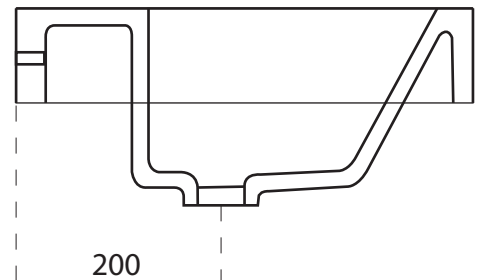

moda

Code: CUUB23M

Material: Isostone - 70% Limestone Composite

Size: W 600 x D 435 x H 200 mm

Warranty: 10 Years

Features:

- Wall Mounted Basin with Brackets
- Smooth matt white finish (gloss by custom order)
- Italian Design & Engineering
- Solid Material
- Suits 32mm waste (not included)
- Scratch and Stain resistance
- Repairable Material
- Australian Standard (SAI)
AS/NZS 3718:2003

GEORGIA

Specifications:

- Crate size:
W 600 x D 435 x H 200 mm
- Gross Weight: 20Kg

ACS

DESIGNER BATHROOMS

1300 898 889

www.acsbathrooms.com.au