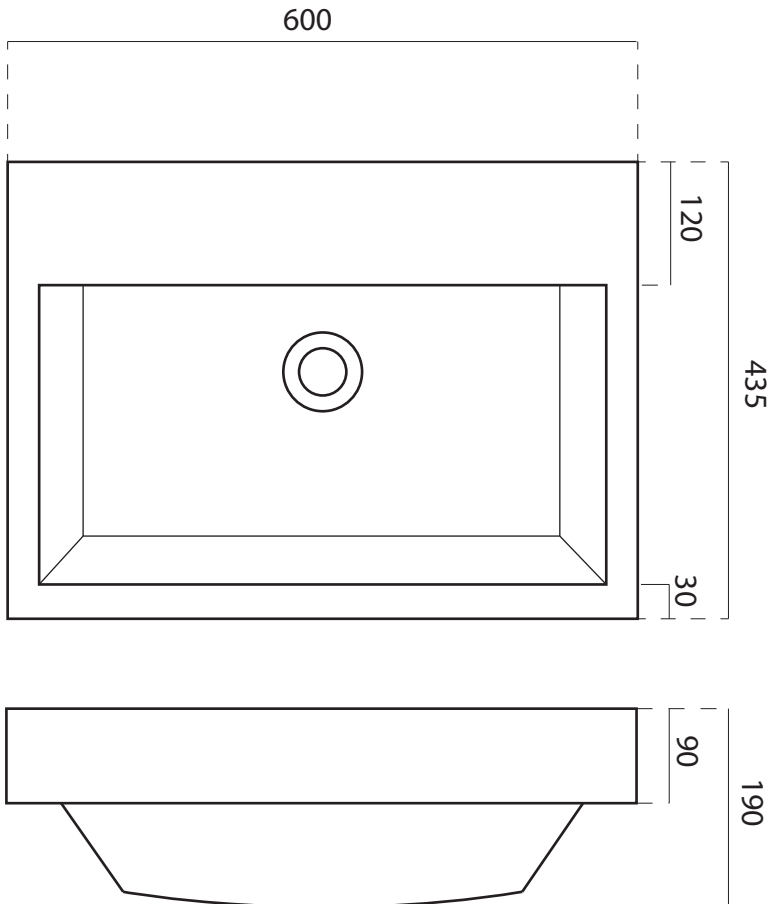

moda

Code: CUUB23M

Material: Isostone - 70% Limestone Composite

Size: W 600 x D 435 x H 200 mm

Warranty: 10 Years

Features:

- Wall Mounted Basin with Brackets
- Smooth matt white finish (gloss by custom order)
- Italian Design & Engineering
- Solid Material
- Suits 32mm waste (not included)
- Scratch and Stain resistance
- Repairable Material
- Australian Standard (SAI)
AS/NZS 3718:2003

GEORGIA

Specifications:

- Crate size:
W 600 x D 435 x H 200 mm
- Gross Weight: 20Kg

ACS

DESIGNER BATHROOMS

1300 898 889

www.acsbathrooms.com.au