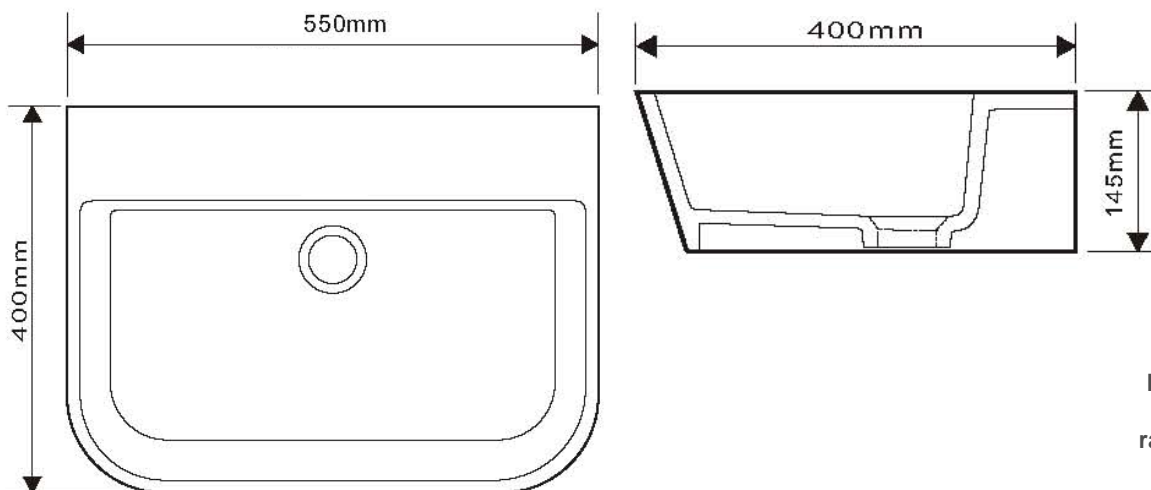

T 03 9428 9996

Our Beautiful
Stone Basin
Series are
constructed of
thick
reconstituted
limestone with a
70/30 to resin
ratio, are smooth
and silky to the
touch.

- Code: CUUB30MBM
- Bench Mounted only wall facing.
- Dimensions – 550L x 400W x 145H mm
- 70% Limestone Composite
- 10yr Warranty
- Smooth Solid Matt or Gloss White Finish
- No Tap Hole or Overflow
- 32mm waste
- Repairable