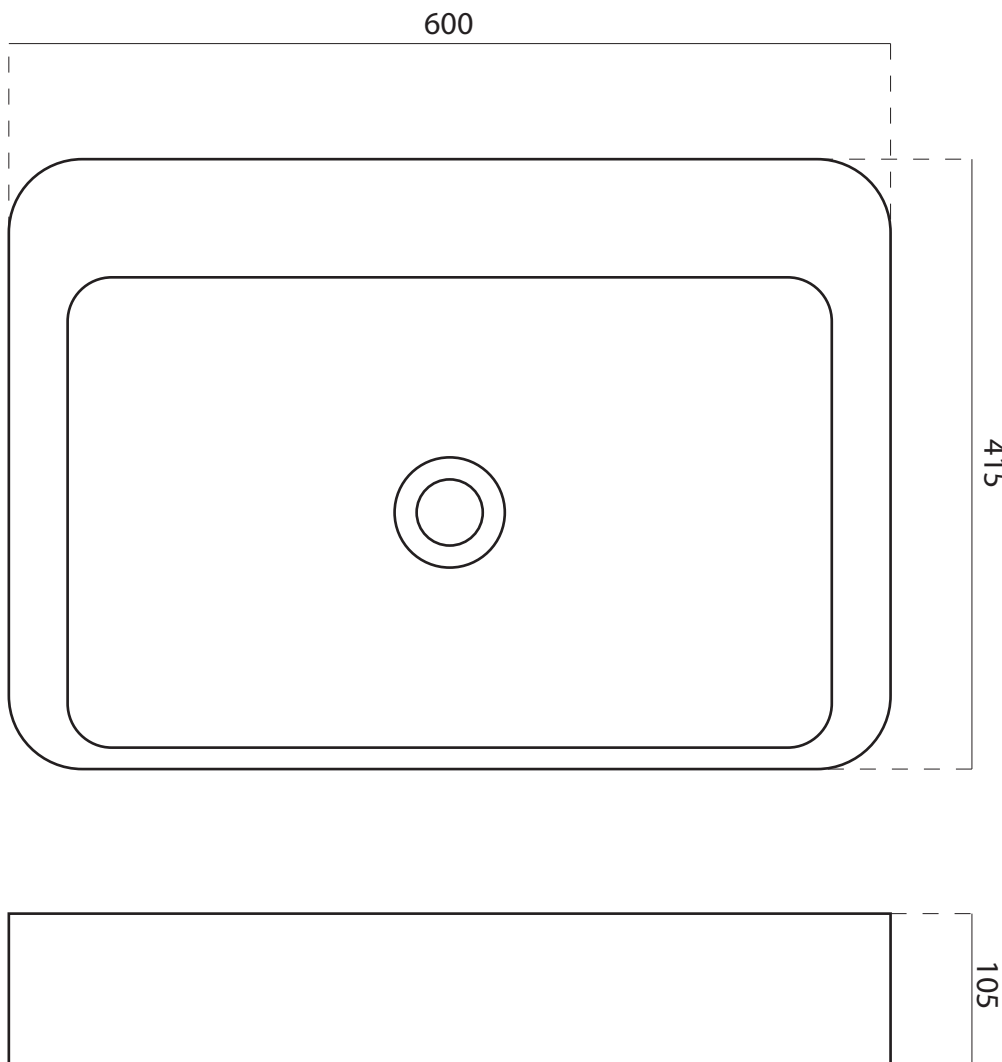

moda

Code: CUUB31M

Material: Isostone - 70% Limestone Composite

Size: W 600 x D 415 x H 105 mm

Warranty: 10 Years

Features:

- Smooth matt white finish (gloss by custom order)
- Italian Design & Engineering
- Solid Material
- Suits 32mm waste (not included)
- Scratch and Stain resistance
- Repairable Material
- Australian Standard (SAI)
AS/NZS 3718:2003

KARA

Specifications:

- Crate size:
W 600 x D 415 x H 105 mm
- Gross Weight: 20Kg

ACS

DESIGNER BATHROOMS

1300 898 889

www.acsbathrooms.com.au