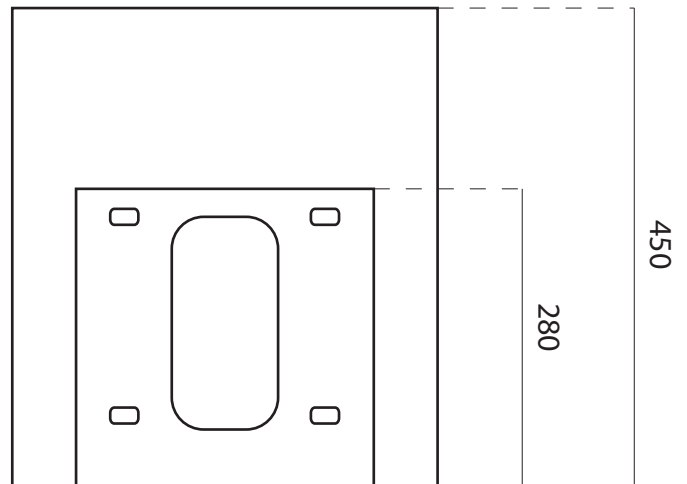

## Code: CUUB35M

**Material:** Isostone - 70% Limestone Composite

**Size:** W 400 x D 420 x H 450 mm

**Warranty:** 10 Years

### Features:

- Wall Mounted Basin with Brackets
- Smooth matt white finish (gloss by custom order)
- Italian Design & Engineering
- Solid Material
- Suits 32mm waste (not included)
- Scratch and Stain resistance
- Repairable Material
- Australian Standard (SAI)  
AS/NZS 3718:2003

### Specifications:

- Crate size:  
W 400 x D 420 x H 450 mm
- Gross Weight: 20Kg

**ACS**  
DESIGNER BATHROOMS

1300 898 889

[www.acsbathrooms.com.au](http://www.acsbathrooms.com.au)