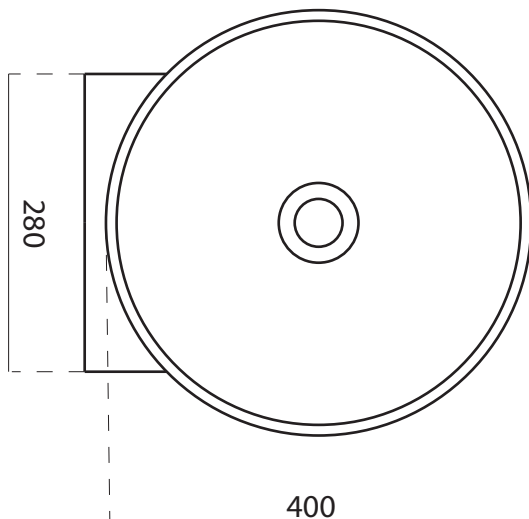

## Code: CUUB35M

**Material:** Isostone - 70% Limestone Composite

**Size:** W 400 x D 420 x H 450 mm

**Warranty:** 10 Years

### Specifications:

- Crate size:  
W 400 x D 420 x H 450 mm
- Gross Weight: 20Kg

**ACS**  
DESIGNER BATHROOMS

1300 898 889

[www.acsbathrooms.com.au](http://www.acsbathrooms.com.au)