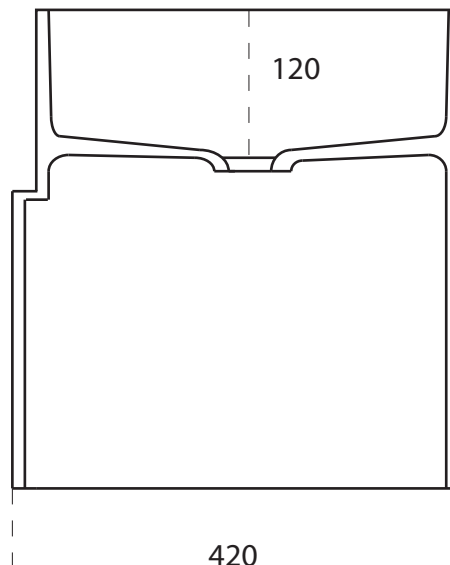

## Code: CUUB35M

**Material:** Isostone - 70% Limestone Composite

**Size:** W 400 x D 420 x H 450 mm

**Warranty:** 10 Years

### Specifications:

- Crate size:  
W 400 x D 420 x H 450 mm
- Gross Weight: 20Kg

**ACS**  
DESIGNER BATHROOMS

1300 898 889

[www.acsbathrooms.com.au](http://www.acsbathrooms.com.au)