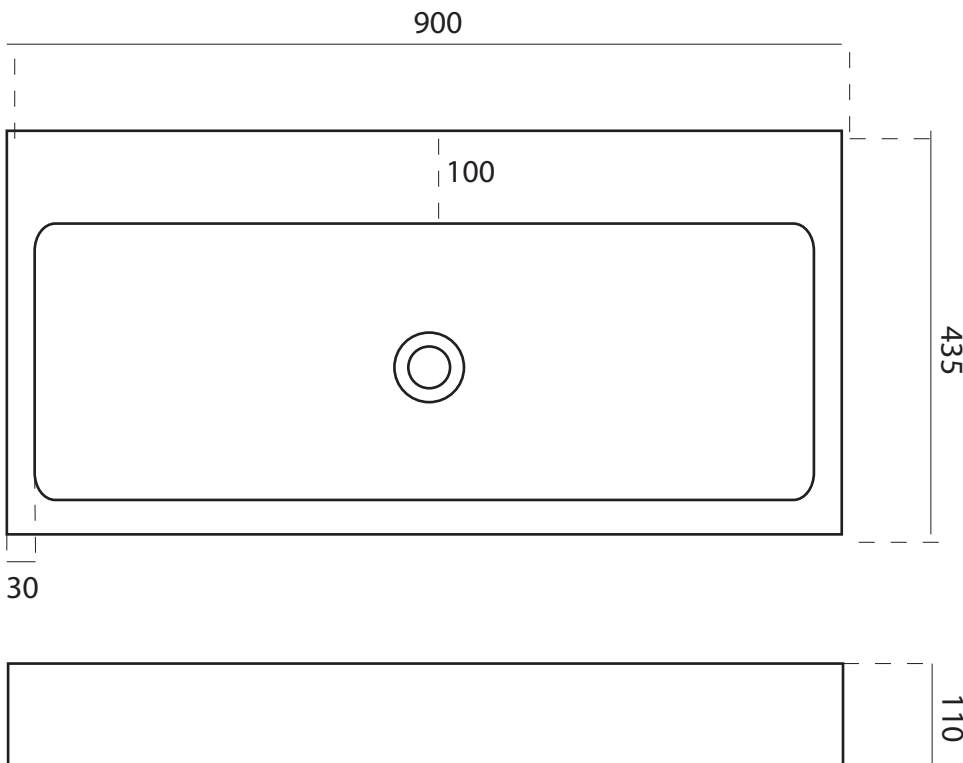

## Code: CUUB36M

**Material:** Isostone - 70% Limestone Composite

**Size:** W 900 x D 435 x H 110 mm

**Warranty:** 10 Years

### Features:

- Wall Mounted Basin with Brackets
- Smooth matt white finish (gloss by custom order)
- Italian Design & Engineering
- Solid Material
- Suits 32mm waste (not included)
- Scratch and Stain resistance
- Repairable Material
- Australian Standard (SAI)  
AS/NZS 3718:2003

### Specifications:

- Crate size:  
W 900 x D 435 x H 110 mm
- Gross Weight: 30Kg

WaterMark  
LIC. WMKA00381  
SAI GLOBAL

Australian  
Standard