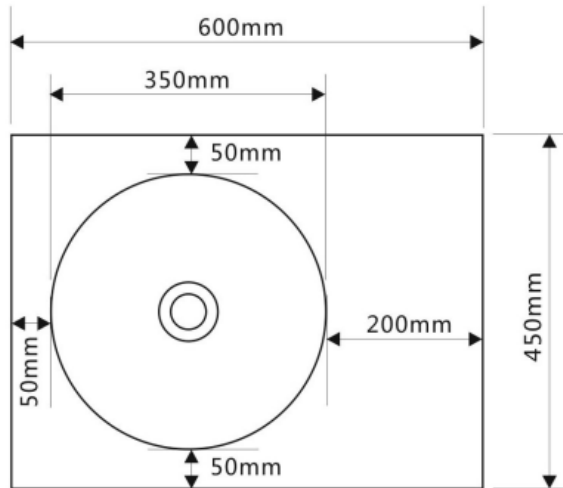

moda

Wall Hung STONE BASIN

Our Beautiful Stone Basin Series are constructed of thick reconstituted limestone with a 70/30 to resin ratio, are smooth and silky to the touch.

- Code: CUUB37M
- Wall Hung
- Dimensions – 600x450x100mm
- 70% Limestone Composite
- 10yr Warranty
- Smooth Solid Matt Finish
- No Tap Hole
- 32mm waste
- Repairable