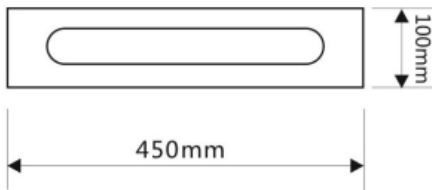

moda

Wall Hung STONE BASIN

Our Beautiful Stone Basin Series are constructed of thick reconstituted limestone with a 70/30 to resin ratio, are smooth and silky to the touch.

- Code: CUUB37M
- Wall Hung
- Dimensions – 600x450x100mm
- 70% Limestone Composite
- 10yr Warranty
- Smooth Solid Matt Finish
- No Tap Hole
- 32mm waste
- Repairable