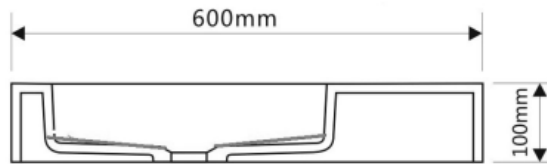

moda

Wall Hung STONE BASIN

Our Beautiful Stone Basin Series are constructed of thick reconstituted limestone with a 70/30 to resin ratio, are smooth and silky to the touch.

- Code: CUUB37M
- Wall Hung
- Dimensions – 600x450x100mm
- 70% Limestone Composite
- 10yr Warranty
- Smooth Solid Matt Finish
- No Tap Hole
- 32mm waste
- Repairable