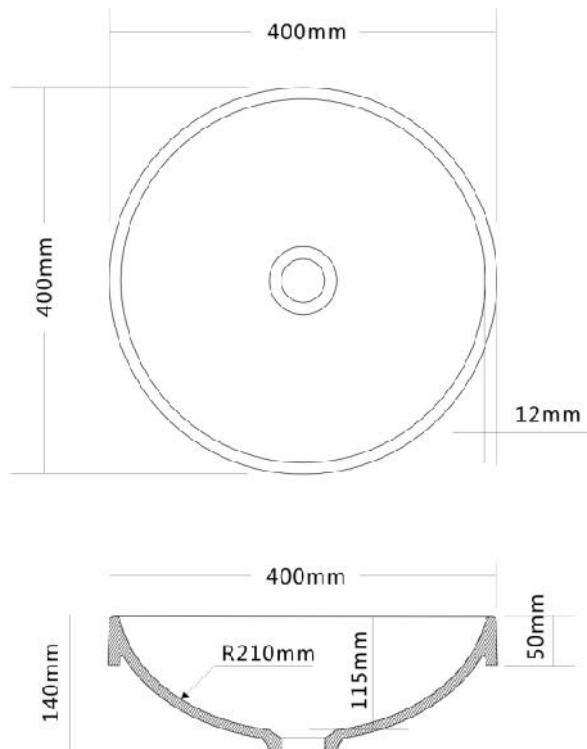

moda

STONE BASIN

Our Beautiful
Stone Basin
Series are
constructed of
thick
reconstituted
limestone with a
70/30 to resin
ratio, are smooth
and silky to the
touch.

- Code: CUUB38M
- Semi – Inset Basin
- Dimensions – 400L x 400W x 1450H mm
- 70% Limestone Composite
- 10yr Warranty
- Smooth Solid Matt or Gloss White Finish
- No Tap Hole
- 32mm waste
- Repairable