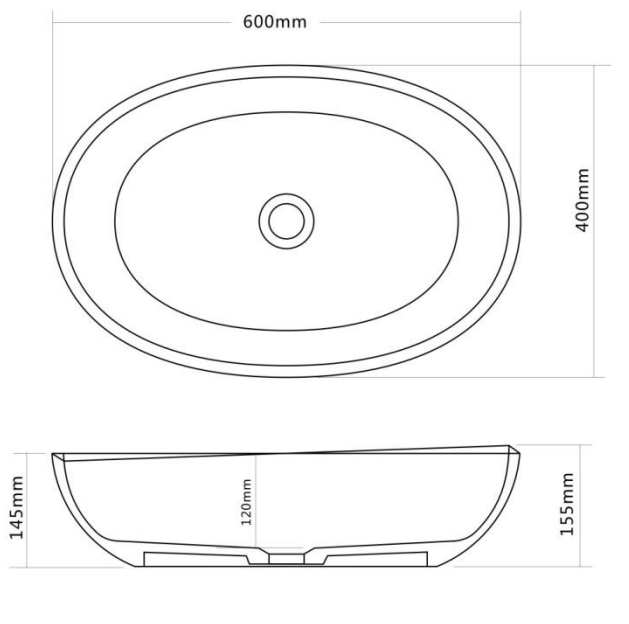

# moda

**Code:** CUUB40M

**Material:** Isostone - 70% Limestone Composite

**Size:** 600mm X 400mm X150mm

**Warranty:** 10 Years

## Features:

- Stone Basin
- Smooth matt white finish (gloss by custom order)
- Italian Design & Engineering
- Solid Material
- No Tap Hole
- Suits 32mm waste (not included)
- Scratch and Stain resistance
- Repairable Material
- Australian Standard (SAI)  
AS/NZS 3718:2003

## Specifications:

Crate size:

L 610, W 410, H 175mm

Gross Weight: 10Kg

**ACS**  
DESIGNER BATHROOMS

1300 898 889

[www.acsbathrooms.com.au](http://www.acsbathrooms.com.au)