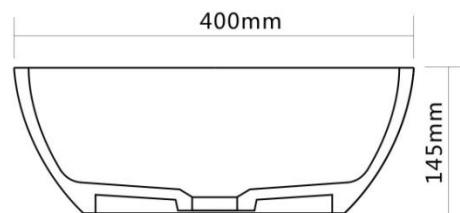

# moda

**Code:** CUUB40M

**Material:** Isostone - 70% Limestone Composite

**Size:** 600mm X 400mm X150mm

**Warranty:** 10 Years

## Specifications:

Crate size:

L 610, W 410, H 175mm

Gross Weight: 10Kg

**ACS**  
DESIGNER BATHROOMS

1300 898 889

[www.acsbathrooms.com.au](http://www.acsbathrooms.com.au)