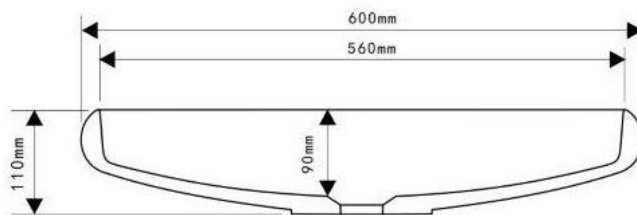

moda

Code: CUUB41M

Material: Isostone - 70% Limestone Composite

Size: 600mm X 400mm X 110mm

Warranty: 10 Years

Features:

- Stone Basin
- Smooth matt white finish (gloss by custom order)
- Italian Design & Engineering
- Solid Material
- No Tap Hole
- Suits 32mm waste (not included)
- Scratch and Stain resistance
- Repairable Material
- Australian Standard (SAI)
AS/NZS 3718:2003

KHLOE

Specifications:

Crate size:

L 610, W 410, H 135mm

Gross Weight: 10Kg

ACS
DESIGNER BATHROOMS

1300 898 889

www.acsbathrooms.com.au