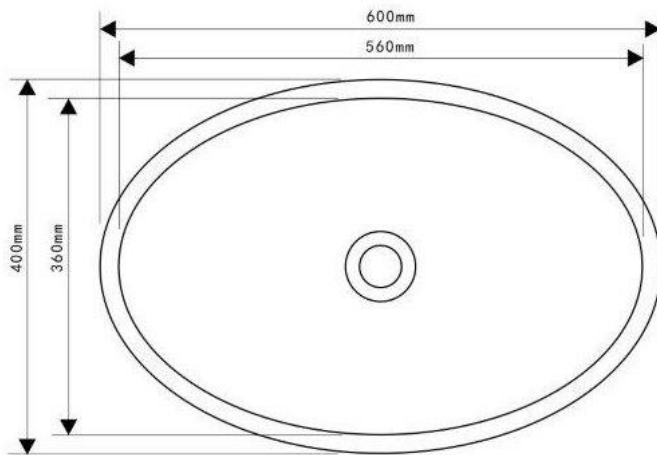

moda

Code: CUUB41M

Material: Isostone - 70% Limestone Composite

Size: 600mm X 400mm X 110mm

Warranty: 10 Years

Features:

- Stone Basin
- Smooth matt white finish (gloss by custom order)
- Italian Design & Engineering
- Solid Material
- No Tap Hole
- Suits 32mm waste (not included)
- Scratch and Stain resistance
- Repairable Material
- Australian Standard (SAI)
AS/NZS 3718:2003

KHLOE

Specifications:

Crate size:

L 610, W 410, H 135mm

Gross Weight: 10Kg

ACS
DESIGNER BATHROOMS

1300 898 889

www.acsbathrooms.com.au