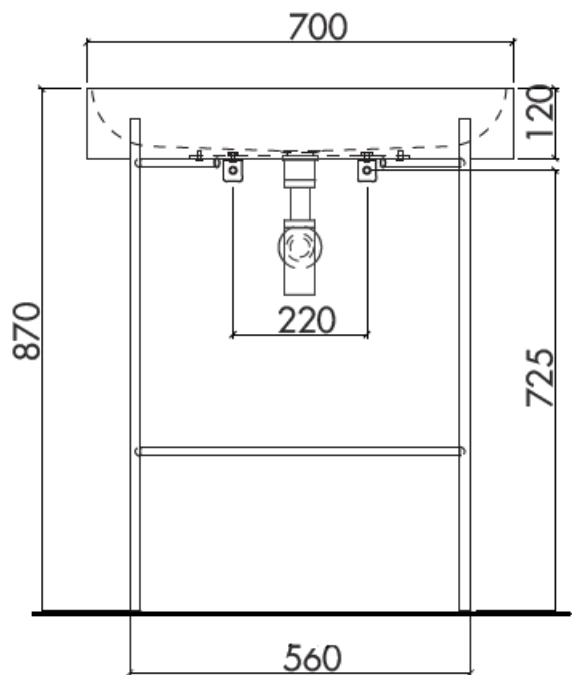

moda

Code: CUUB42MB

Material: Isostone - 70% Limestone Composite

Size: W 700 x D 430 x H 870 mm

Warranty: 10 Years

Features:

- Freestanding Basin with Metal Legs
- Smooth matt white finish (gloss by custom order)
- Italian Design & Engineering
- Available in Matt Black & Satin Brass legs
- Solid Material
- Scratch and Stain resistance
- Repairable Material

LILIANA

Specifications:

- Net Weight: 21Kg
- Crate size:
  L 810, W 540, H 540mm
- Gross Weight: 29Kg

ACS

DESIGNER BATHROOMS

1300 898 889

www.acsbathrooms.com.au