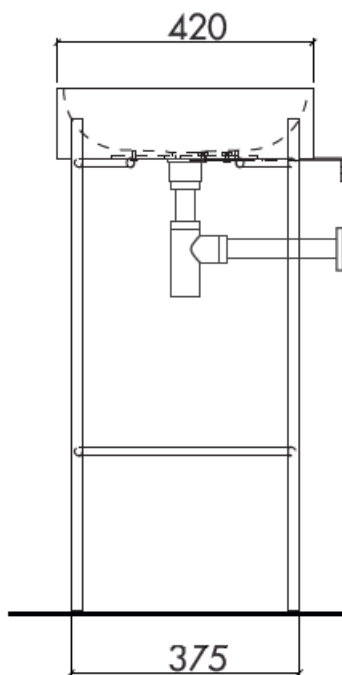

moda

Code: CUUB42MB

Material: Isostone - 70% Limestone Composite

Size: W 700 x D 430 x H 870 mm

Warranty: 10 Years

Features:

- Freestanding Basin with Metal Legs
- Smooth matt white finish (gloss by custom order)
- Italian Design & Engineering
- Available in Matt Black & Satin Brass legs
- Solid Material
- Scratch and Stain resistance
- Repairable Material

LILIANA

Specifications:

- Net Weight: 21Kg
- Crate size:
  L 810, W 540, H 540mm
- Gross Weight: 29Kg

ACS

DESIGNER BATHROOMS

1300 898 889

www.acsbathrooms.com.au