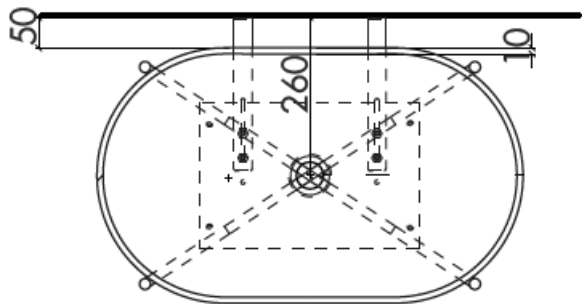

moda

Code: CUUB42MB

Material: Isostone - 70% Limestone Composite

Size: W 700 x D 430 x H 870 mm

Warranty: 10 Years

Features:

- Freestanding Basin with Metal Legs
- Smooth matt white finish (gloss by custom order)
- Italian Design & Engineering
- Available in Matt Black & Satin Brass legs
- Solid Material
- Scratch and Stain resistance
- Repairable Material

LILIANA

Specifications:

- Net Weight: 21Kg
- Crate size:
  L 810, W 540, H 540mm
- Gross Weight: 29Kg

ACS

DESIGNER BATHROOMS

1300 898 889

www.acsbathrooms.com.au