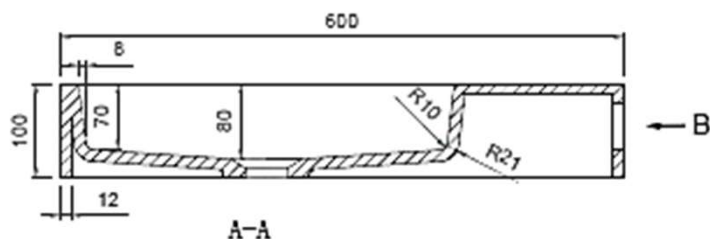

moda

Code: CUUB43M Left

Material: Isostone - 70% Limestone Composite

Size: W 600 x D 470 x H 100 mm

Warranty: 10 Years

Features:

- Wall/Bench Mounted Basin
- Smooth matt white finish (gloss by custom order)
- Italian Design & Engineering
- Solid Material
- Scratch and Stain resistance
- Repairable Material

THAIS

Specifications:

- Net Weight: 10Kg
- Crate size:
L 700, W 520, H 140mm
- Gross Weight: 15Kg

ACS

DESIGNER BATHROOMS

1300 898 889

www.acsbathrooms.com.au