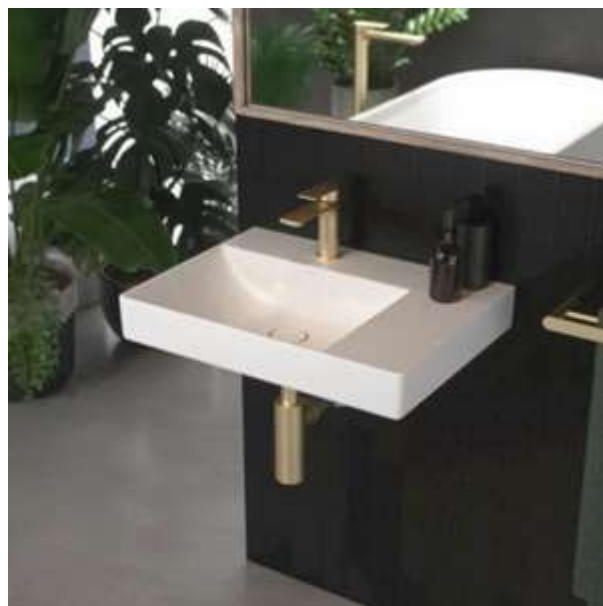

moda

Code: CUUB43M Left

Material: Isostone - 70% Limestone Composite

Size: W 600 x D 470 x H 100 mm

Warranty: 10 Years

Features:

- Wall/Bench Mounted Basin
- Smooth matt white finish (gloss by custom order)
- Italian Design & Engineering
- Solid Material
- Scratch and Stain resistance
- Repairable Material

THAIS

Specifications:

- Net Weight: 10Kg
- Crate size:
L 700, W 520, H 140mm
- Gross Weight: 15Kg

ACS

DESIGNER BATHROOMS

1300 898 889

www.acsbathrooms.com.au