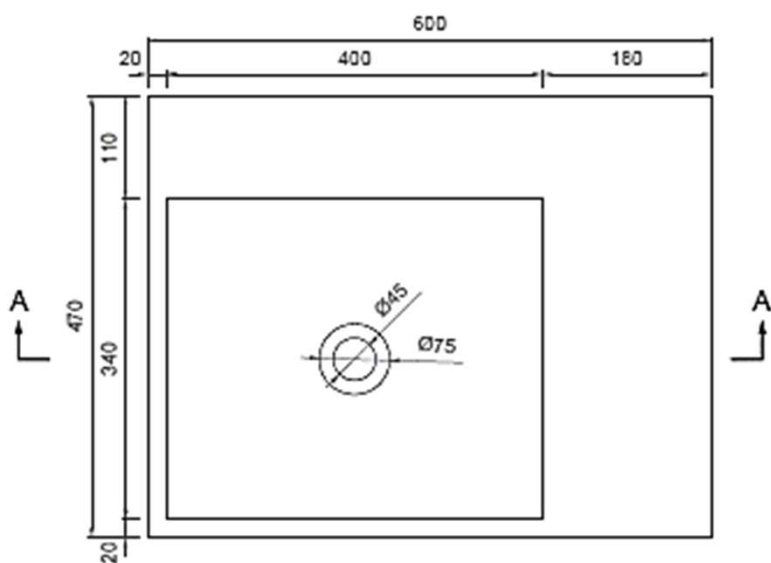

moda

Code: CUUB43M Left

Material: Isostone - 70% Limestone Composite

Size: W 600 x D 470 x H 100 mm

Warranty: 10 Years

Features:

- Wall/Bench Mounted Basin
- Smooth matt white finish (gloss by custom order)
- Italian Design & Engineering
- Solid Material
- Scratch and Stain resistance
- Repairable Material

THAIS

Specifications:

- Net Weight: 10Kg
- Crate size:
L 700, W 520, H 140mm
- Gross Weight: 15Kg

ACS

DESIGNER BATHROOMS

1300 898 889

www.acsbathrooms.com.au