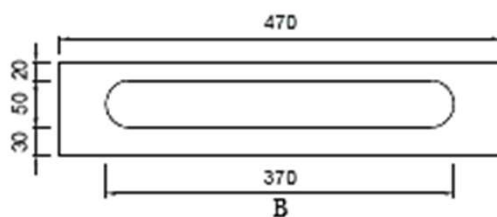

moda

Code: CUUB43M Left

Material: Isostone - 70% Limestone Composite

Size: W 600 x D 470 x H 100 mm

Warranty: 10 Years

Features:

- Wall/Bench Mounted Basin
- Smooth matt white finish (gloss by custom order)
- Italian Design & Engineering
- Solid Material
- Scratch and Stain resistance
- Repairable Material

THAIS

Specifications:

- Net Weight: 10Kg
- Crate size:
L 700, W 520, H 140mm
- Gross Weight: 15Kg

ACS

DESIGNER BATHROOMS

1300 898 889

www.acsbathrooms.com.au